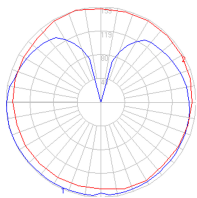

Features & Accessories

- Suitable for indoor & outdoor applications

Dimensions

Packaging

1 Box

1 x 17-13/16" x 17-13/16" x 16-5/8" / 8.38 lbs - 45 cm x 45 cm x 42 cm / 3.8 kg

Light distribution

Diffused

Luminaire weight

5.29 lbs / 2.4 kg

Warranty

5 year Limited warranty

Red = Max Cd. Through Vertical plane

Blue = Max Cd. Through Horizontal plane