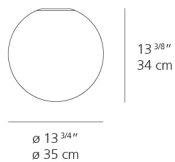

Lamp type	LED-T
Lamp	max 100W E26/A19
Lamp Included	No
Control type	Dimmable 2-Wire
Input Voltage	120V
Power consumption	N/A
Ballast	N/A

Colors & Finishes

White

Materials

- Base in thermoplastic resin
- Diffuser made out of handblown glass

Features & Accessories

- Suitable for indoor & outdoor applications

Dimensions

Packaging

1 Box

1 x 17-13/16" x 17-13/16" x 16-5/8" / 8.38 lbs - 45 cm x 45 cm x 42 cm / 3.8 kg

Light distribution

Diffused

Luminaire weight

5.29 lbs / 2.4 kg

Warranty

5 year Limited warranty

Red = Max Cd. Through Vertical plane

Blue = Max Cd. Through Horizontal plane