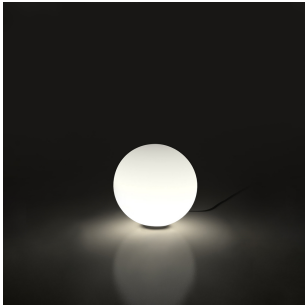

Dioscuri 35 table

0147018A

SPECIFICATIONS

Design By

Michele De Lucchi

Collection

Design

Specifications

Lamp type	LED-T
Lamp	max 100W E26/A19
Lamp Included	No
Control type	DIMMABLE (On Cord)
Input Voltage	120V
Power consumption	N/A
Ballast	N/A

Colors & Finishes

Materials

- Base in thermoplastic resin
- Acid-etched diffuser made out of handblown glass

Features & Accessories

Dimensions

Packaging

1 Box

1 x 17-7/16" x 17-7/16" x 20" / 10.82 lbs - 44 cm x 44 cm x 50.5 cm / 4.91 kg

Light distribution

Diffused

Luminaire weight