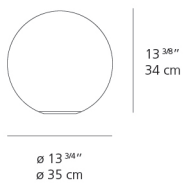

Lamp type	LED-T
Lamp	max 100W E26/A19
Lamp Included	No
Control type	DIMMABLE (On Cord)
Input Voltage	120V
Power consumption	N/A
Ballast	N/A

Colors & Finishes

Materials

- Base in thermoplastic resin
- Acid-etched diffuser made out of handblown glass

Features & Accessories

Dimensions

Packaging

1 Box

1 x 17-7/16" x 17-7/16" x 20" / 10.82 lbs - 44 cm x 44 cm x 50.5 cm / 4.91 kg

Light distribution

Diffused

Luminaire weight

6.81 lbs / 3.09 kg

Red = Max Cd. Through Vertical plane

Blue = Max Cd. Through Horizontal plane

Warranty