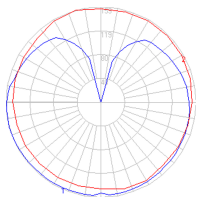

Features & Accessories

Dimensions

Packaging

1 Box

1 x 17-7/16" x 17-7/16" x 20" / 10.82 lbs - 44 cm x 44 cm x 50.5 cm / 4.91 kg

Light distribution

Diffused

Luminaire weight

6.81 lbs / 3.09 kg

Red = Max Cd. Through Vertical plane

Blue = Max Cd. Through Horizontal plane

Warranty