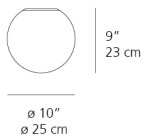

Features & Accessories

- Suitable for indoor & outdoor applications

Dimensions

Packaging

1 Box

1 x 15-13/16" x 15-13/16" x 11-7/8" / 5.51 lbs - 40 cm x 40 cm x 30 cm / 2.5 kg

Light distribution

Diffused

Luminaire weight

2.65 lbs / 1.2 kg

Warranty

5 year Limited warranty

Red = Max Cd. Through Vertical plane

Blue = Max Cd. Through Horizontal plane