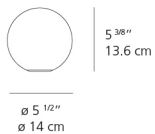

Lamp type	LED-T (Non Integrated) ONLY
Lamp	max 4W LED E12/G16.5
Lamp Included	No
Control type	On/Off (On Cord)
Input Voltage	120V
Power consumption	4.14W
Ballast	N/A

Colors & Finishes

White

Materials

- Base in thermoplastic resin
- Acid-etched diffuser made out of handblown glass

Features & Accessories

Dimensions

Packaging

1 Box

1 x 9-15/16" x 9-15/16" x 9-15/16" / 2.47 lbs - 25 cm x 25 cm x 25 cm / 1.12 kg

Light distribution

Diffused

Luminaire weight