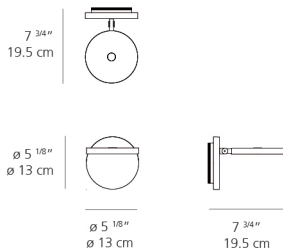

Colors & Finishes

■ Anthracite grey

Materials

- Head in painted aluminum
- Lower head diffuser in thermoplastic
- Wall bracket in aluminum

Features & Accessories

- Tilttable and rotatable head

Dimensions

Packaging

1 Box

1 x 11-1/8" x 9-1/8" x 7-15/16" / 2.65 lbs - 28 cm x 23 cm x 20 cm / 1.2 kg

Light distribution

Direct

Red = Max Cd. Through Vertical plane

Blue = Max Cd. Through Horizontal plane

Luminaire weight

.99 lbs / .45 kg