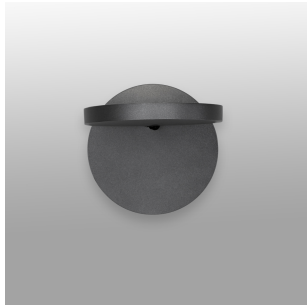

Demetra wall spot w/o switch anthracite grey

SPECIFICATIONS

1731018A

Design By

Naoto Fukasawa

Collection

Design

Specifications

Delivered lumens	472.04lm
Light output ratio	44.74lm/W
Power consumption	10.58W
Led type	9.5W Array*
CCT (Correlated Color Temperature)	3000K
CRI (Color Rendering Index)	>80
Life expectancy	50000Hrs
Control type	On/Off / Without Switch
Input Voltage	120V
Driver	TCl - 1 x DC-12W-550MA-AR

Colors & Finishes

■ Anthracite grey

Materials

- Head in painted aluminum
- Lower head diffuser in thermoplastic
- Wall bracket in aluminum

Features & Accessories

- Tilttable and rotatable head

Dimensions

Packaging

1 Box

1 x 11-1/8" x 9-1/8" x 7-15/16" / 2.65 lbs - 28 cm x 23 cm x 20 cm / 1.2 kg

Light distribution

Direct

Red = Max Cd. Through Vertical plane

Blue = Max Cd. Through Horizontal plane

Luminaire weight

.99 lbs / .45 kg