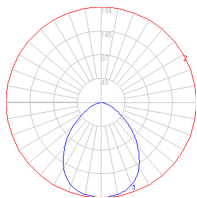

Colors & Finishes

■ Anthracite grey

Materials

- Head in painted aluminum
- Lower head diffuser in thermoplastic
- Wall bracket in aluminum

Features & Accessories

- Tilttable and rotatable head

Dimensions

Packaging

1 Box

1 x 11-1/8" x 9-1/8" x 7-15/16" / 2.65 lbs - 28 cm x 23 cm x 20 cm / 1.2 kg

Light distribution

Direct

Red = Max Cd. Through Vertical plane

Blue = Max Cd. Through Horizontal plane

Luminaire weight

.99 lbs / .45 kg