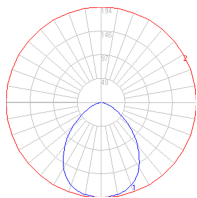

### Dimensions

### Light distribution

Direct

Red = Max Cd. Through Vertical plane

Blue = Max Cd. Through Horizontal plane