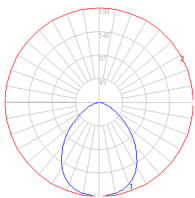

### Dimensions

### Packaging

1 Box

1 x 19-9/16" x 8-9/16" x 5-3/16" / 2.07 lbs - 49.5 cm x 21.5 cm x 13 cm / .94 kg

### Light distribution

Direct

### Luminaire weight

1.21 lbs / .55 kg

Red = Max Cd. Through Vertical plane

Blue = Max Cd. Through Horizontal plane