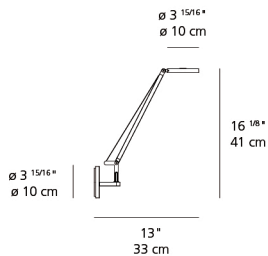

Dimensions