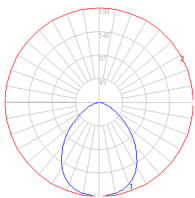

1 x 19-9/16" x 8-9/16" x 5-3/16" / 2.07 lbs - 49.5 cm x 21.5 cm x 13 cm / .94 kg

Light distribution

Direct

Luminaire weight

1.21 lbs / .55 kg

Red = Max Cd. Through Vertical plane

Blue = Max Cd. Through Horizontal plane