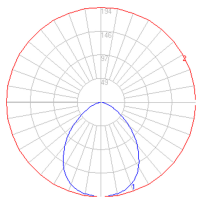

1 x 42" x 14" x 2-5/8" / 5.51 lbs - 106.5 cm x 35.5 cm x 6.5 cm / 2.5 kg

1 x 11-15/16" x 11-15/16" x 3-13/16" / 9.17 lbs - 30.1 cm x 30.1 cm x 9.5 cm / 4.16 kg

1 x 41-13/16" x 1-11/16" x 1-11/16" / 1.54 lbs - 106 cm x 4 cm x 4 cm / .7 kg

Light distribution

Direct

Luminaire weight

9.81 lbs / 4.45 kg

Red = Max Cd. Through Vertical plane

Blue = Max Cd. Through Horizontal plane

Warranty