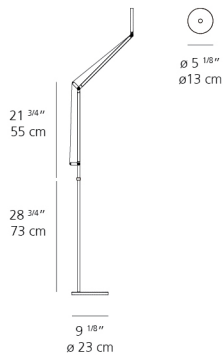

Dimensions