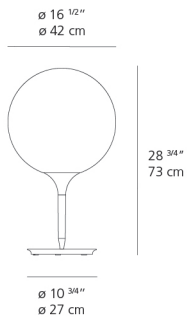

Lamp type	LED-T
Lamp	max 100W E26/A19
Lamp Included	No
Control type	DIMMABLE (On Base)
Input Voltage	120V
Power consumption	N/A
Ballast	N/A

Colors & Finishes

White

Materials

- Diffuser in handblown glass with external etched finish
- Stem in steel tubing covered by a tapered sleeve in translucent molded polycarbonate

Features & Accessories

- Tapered sleeve allows for partial soft diffusion of light from diffuser

Dimensions

Packaging

2 Boxes

1 x 21-3/8" x 21-3/8" x 21-3/4" / 11.24 lbs - 54 cm x 54 cm x 55 cm / 5.1 kg

1 x 14-1/4" x 14-1/4" x 21-3/8" / 10.8 lbs - 36 cm x 36 cm x 54 cm / 4.9 kg

Light distribution

Diffused

Luminaire weight

14.33 lbs / 6.5 kg

Warranty

5 year Limited warranty

Red = Max Cd. Through Vertical plane

Blue = Max Cd. Through Horizontal plane