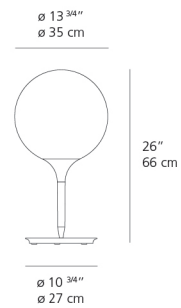

Lamp type	LED-T
Lamp	max 100W E26/A19
Lamp Included	No
Control type	DIMMABLE (On Base)
Input Voltage	120V
Power consumption	N/A
Ballast	N/A

Colors & Finishes

White (Stem)

Materials

- Diffuser in handblown glass with external etched finish
- Stem in steel tubing covered by a tapered sleeve in translucent molded polycarbonate

Features & Accessories

- Tapered sleeve allows partial soft diffusion of light from diffuser

Dimensions

Packaging

2 Boxes

1 x 17-7/16" x 17-7/16" x 20-3/16" / 9.92 lbs - 44 cm x 44 cm x 51 cm / 4.5 kg

1 x 14-1/4" x 14-1/4" x 21-3/8" / 10.8 lbs - 36 cm x 36 cm x 54 cm / 4.9 kg

Light distribution

Diffused

Luminaire weight

13.01 lbs / 5.9 kg

Warranty

5 year Limited warranty

Red = Max Cd. Through Vertical plane
Blue = Max Cd. Through Horizontal plane