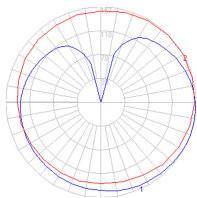

Features & Accessories

- Tapered sleeve allows partial soft diffusion of light from diffuser

Dimensions

Packaging

2 Boxes

1 x 17-7/16" x 17-7/16" x 20-3/16" / 9.92 lbs - 44 cm x 44 cm x 51 cm / 4.5 kg

1 x 14-1/4" x 14-1/4" x 21-3/8" / 10.8 lbs - 36 cm x 36 cm x 54 cm / 4.9 kg

Light distribution

Diffused

Luminaire weight

13.01 lbs / 5.9 kg

Warranty

5 year Limited warranty

Red = Max Cd. Through Vertical plane
Blue = Max Cd. Through Horizontal plane