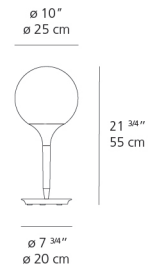

### Dimensions

### Luminaire weight

7.5 lbs / 3.4 kg

Red = Max Cd. Through Vertical plane

Blue = Max Cd. Through Horizontal plane