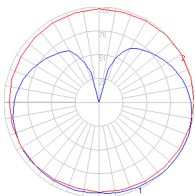

### Dimensions

### Packaging

2 Boxes

1 x 13-1/2" x 13-1/2" x 16-1/4" / 5.29 lbs - 34 cm x 34 cm x 41 cm / 2.4 kg

1 x 14-1/4" x 14-1/4" x 21-3/8" / 8.6 lbs - 36 cm x 36 cm x 54 cm / 3.9 kg

### Light distribution

Diffused

### Luminaire weight

7.5 lbs / 3.4 kg

Red = Max Cd. Through Vertical plane

Blue = Max Cd. Through Horizontal plane