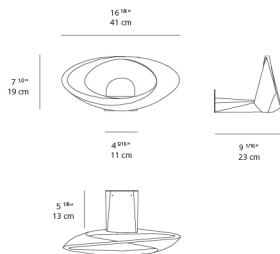

**Reverse or forward phase (120v only)

Colors & Finishes

White

Materials

- Body in painted die-cast aluminum
- Wall support in painted die-cast aluminum

Features & Accessories

Dimensions

Packaging

1 Box

1 x 20-3/16" x 20-3/16" x 11-7/8" / 5.29 lbs - 51 cm x 51 cm x 30 cm / 2.4 kg

Light distribution

Direct/Indirect

Luminaire weight

3.09 lbs / 1.4 kg

Warranty

5 year limited warranty