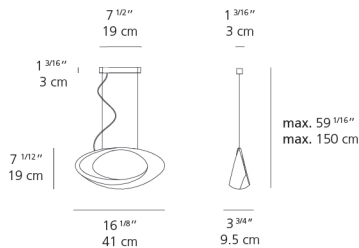

**Reverse or forward phase (120v only)

Colors & Finishes

White

Materials

- Body in painted die-cast aluminum
- Wall support in painted die-cast aluminum

Features & Accessories

Dimensions

Packaging

1 Box

1 x 20-3/16" x 11-7/8" x 6" / 5.07 lbs - 51 cm x 30 cm x 15 cm / 2.3 kg

Light distribution

Direct/Indirect

Luminaire weight

3.31 lbs / 1.5 kg

Warranty

5 year limited warranty