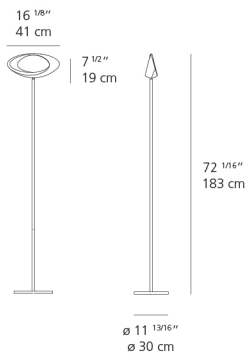

Cabildo LED floor

1180W15A

SPECIFICATIONS

Design By

Eric Solé

Collection

Design

Specifications

Colors & Finishes

White

Materials

- Base and structure in steel
- Body in painted die-cast aluminum

Features & Accessories

- Interchangeable plug options accommodate most countries electrical outlets

Dimensions

Packaging

2 Boxes

1 x 74-11/16" x 23-11/16" x 6-3/8" / 14.33 lbs - 189.5 cm x 60 cm x 16 cm / 6.5 kg

1 x 14-7/16" x 14-7/16" x 2-7/16" / 15.43 lbs - 36.4 cm x 36.4 cm x 6 cm / 7 kg

Light distribution

Direct/Indirect

Luminaire weight

21.72 lbs / 9.85 kg

Warranty

5 year limited warranty