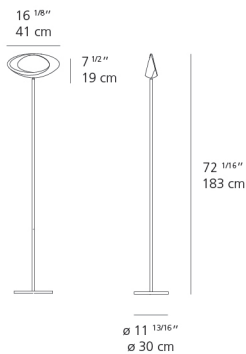

Cabildo LED floor

1180015A

SPECIFICATIONS

Design By

Eric Solé

Collection

Design

Specifications

Colors & Finishes

White

Materials

- Base and structure in steel
- Body in painted die-cast aluminum

Features & Accessories

- Interchangeable plug options accommodate most countries electrical outlets

Dimensions

Packaging

2 Boxes

1 x 74-11/16" x 23-11/16" x 6-3/8" / 14.33 lbs - 189.5 cm x 60 cm x 16 cm / 6.5 kg

1 x 14-7/16" x 14-7/16" x 2-7/16" / 15.43 lbs - 36.4 cm x 36.4 cm x 6 cm / 7 kg

Light distribution

Direct/Indirect

Luminaire weight

21.72 lbs / 9.85 kg

Warranty

5 year limited warranty