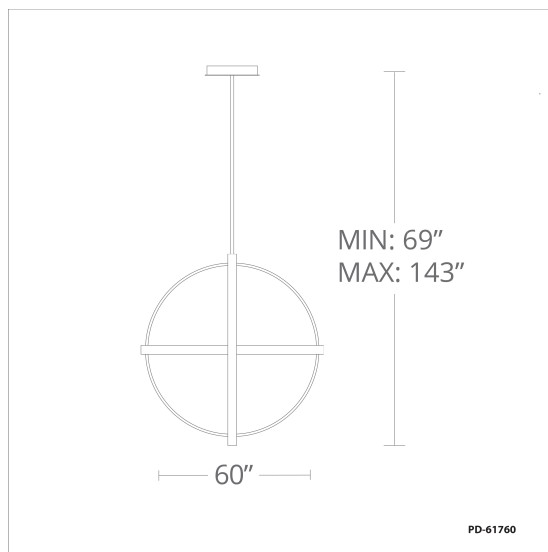

Fixture Type:

Catalog Number:

Project:

Location:

PRODUCT DESCRIPTION

How do you improve on perfection? Just add a little black magic. Featuring a new matte finish, Kinetic is bigger and bolder than ever. Whether you think of gyroscopes, the atomic structure or Da Vinci's "L'Uomo Vitruviano," this spectacular chandelier design has deep roots in science, exemplified by brilliant edge-lit LED panels that broadcast 360-degrees of seamless, even light. Adjust the rings for a personalized look.

FEATURES

- Aluminum hardware, silica gel diffuser
- Edge-lit LED panels provide even illumination
- Adjustable rings for customizable form
- **Universal voltage driver** (120V-220V-277V) within canopy
- Color Temp: 3500K
- CRI: 80
- Rated Life: 84,000 hours
- Maximum Suspension: 130"

SPECIFICATIONS

- Construction:** Aluminum
Light Source: High output LED
Dimmer: 0-10V
Finish: Black, Titanium
Standards: ETL & cETL listed, Damp Location listed

REPLACEMENT RODS

Part #	Length	Finish
RPL-ROD-IN06-BK-02	6"	BK Black
RPL-ROD-IN06-TT-02	6"	TT Titanium
RPL-ROD-IN12-BK-02	12"	BK Black
RPL-ROD-IN12-TT-02	12"	TT Titanium