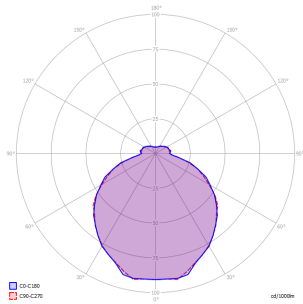

Kelly Small Sphere 40

Light source

E26 Classic A
• 3 x max 75W

OR

E26 LED
• 3 x max available

Frame: Metal

● Matte White 9010

● Coppery Bronze

Diffuser: Glass

● Glossy White

● Glossy White

Code

141303

141249

Net weight: 5.50 kg

Gross weight: kg

Parcels: N°

Volume: m³

IP40

Energy Saving

LODES

Kelly Small Sphere 40,
design by Andrea Toso, 2015

Polar diagram

Light source