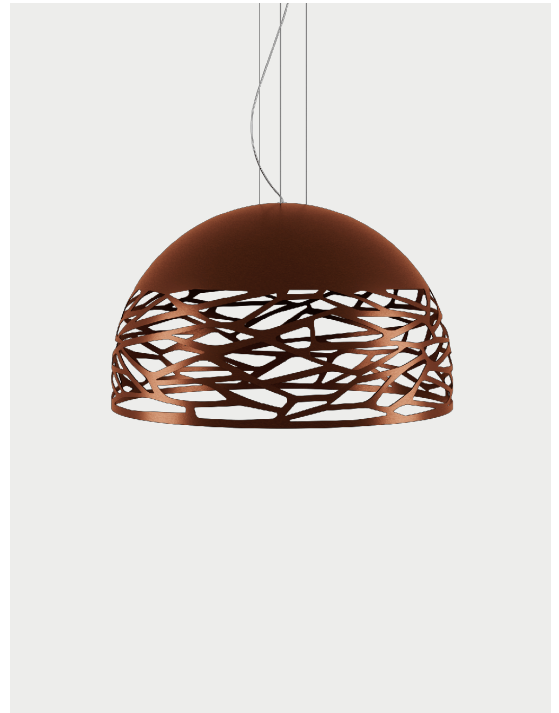

Kelly,
design by Andrea Tosetto, 2015

Suspension

Seductive beauty with a bold personality thanks to the strong and precise laser cuts, which lighten the metal of the lampshade and create an intriguing play of light and shadow. Kelly is a multifaceted family of suspension and wall lamps that stand out with elegance in any living space thanks to the variety of available forms and finishes.

Kelly Small Sphere 40

Light source

E26 Classic A
• 3 x max 75W

OR

E26 LED
• 3 x max available

Frame: Metal

● Matte White 9010

● Coppery Bronze

Diffuser: Glass

● Glossy White

● Glossy White

Code

141303

141249

Net weight: 5.50 kg

Gross weight: kg

Parcels: N°

Volume: m³

IP40

Energy Saving

LODES

Kelly Small Sphere 40,
design by Andrea Toso, 2015

Polar diagram

Light source