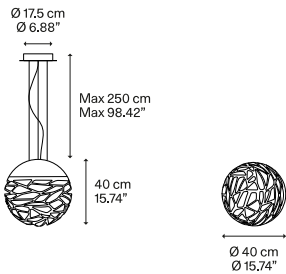

Kelly Small Sphere 40

Light source

E26 Classic A
• 3 x max 75W

OR

E26 LED
• 3 x max available

Frame: Metal

● Matte White 9010

● Coppery Bronze

Diffuser: Glass

● Glossy White

● Glossy White

Code

141303

141249

Net weight: 5.50 kg

Gross weight: kg

Parcels: N°

Volume: m³

IP40

Energy Saving

LODES

Kelly Small Sphere 40,
design by Andrea Toso, 2015

Polar diagram

Light source

E26 Classic A
• 3 x max 75W

OR

E26 LED
• 3 x max available

Other applications of Kelly

Wall