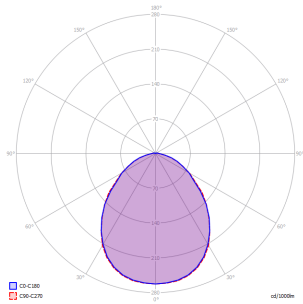

Kelly Large Dome 80	Light source	Frame: Metal	Diffuser: Glass	Code
	E26 LED • 3 x max available	Coppery Bronze	Glossy White	141310
	E26 Classic A • 3 x max 75W	Matte White 9010	Glossy White	141301
	OR	Matte Black 9005	Glossy White	141317
	OR	Matte Champagne	Glossy White	141321

Net weight: 11.00 kg

Gross weight: 0.00 kg

Parcels: N°0

Volume: 0.000 m³

IP20

Energy Saving

Dim

LODES

Kelly Large Dome 80,
design by Andrea Tosetto, 2015

Polar diagram

Light source

E26 LED
• 3 x max available

E26 Classic A
• 3 x max 75W

OR

Other applications of Kelly

Wall