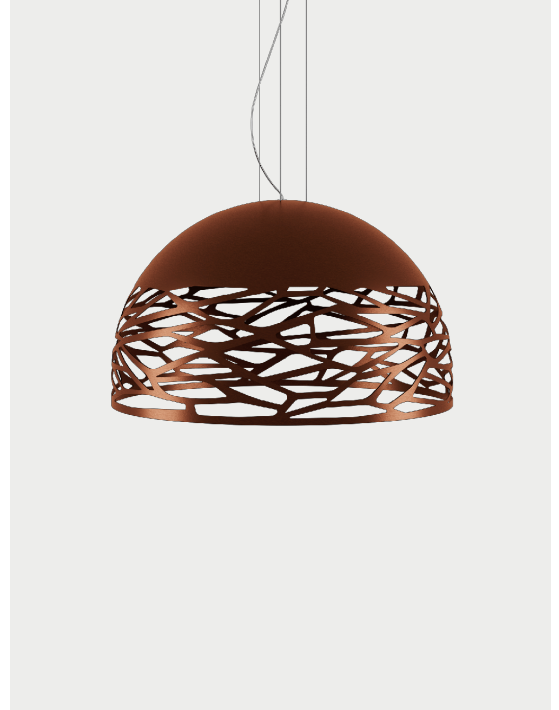

Kelly,
design by Andrea Tosetto, 2015

Suspension

Seductive beauty with a bold personality thanks to the strong and precise laser cuts, which lighten the metal of the lampshade and create an intriguing play of light and shadow. Kelly is a multifaceted family of suspension and wall lamps that stand out with elegance in any living space thanks to the variety of available forms and finishes.

Kelly Large Dome 80	Light source	Frame: Metal	Diffuser: Glass	Code
	E26 LED • 3 x max available	Coppery Bronze	Glossy White	141310
	E26 Classic A • 3 x max 75W	Matte White 9010	Glossy White	141301
	OR	Matte Black 9005	Glossy White	141317
	OR	Matte Champagne	Glossy White	141321

Kelly Large Dome 80,
design by Andrea Tosetto, 2015

Polar diagram

Light source

E26 LED
• 3 x max available

E26 Classic A
• 3 x max 75W

OR

Other applications of Kelly

Wall