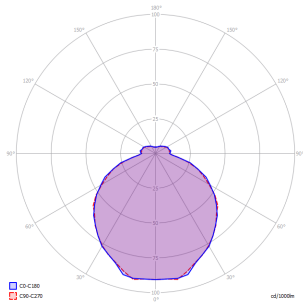

Kelly Medium Sphere 50

Light source

E26 Classic A
• 3 x max 75W

OR

E26 LED
• 3 x max available

Frame: Metal

● Matte White 9010

● Coppery Bronze

Diffuser: Glass

● Glossy White

● Glossy White

Code

141304

141248

Net weight: 9.00 kg

Gross weight: kg

Parcels: N°

Volume: m³

IP40

Energy Saving

LODES

Kelly Medium Sphere 50, *design by Andrea Tosetto, 2015*

Polar diagram

Light source