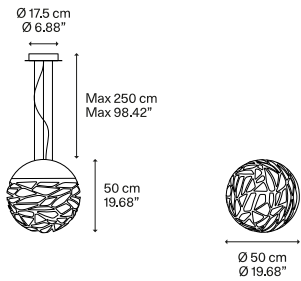

Kelly Medium Sphere 50

Light source

E26 Classic A
• 3 x max 75W

OR

E26 LED
• 3 x max available

Frame: Metal

● Matte White 9010

● Coppery Bronze

Diffuser: Glass

● Glossy White

● Glossy White

Code

141304

141248

Net weight: 9.00 kg

Gross weight: kg

Parcels: N°

Volume: m³

IP40

Energy Saving

LODES

Kelly Medium Sphere 50, *design by Andrea Tosetto, 2015*

Polar diagram

Light source

E26 Classic A
• 3 x max 75W

OR

E26 LED
• 3 x max available

Other applications of Kelly

Wall