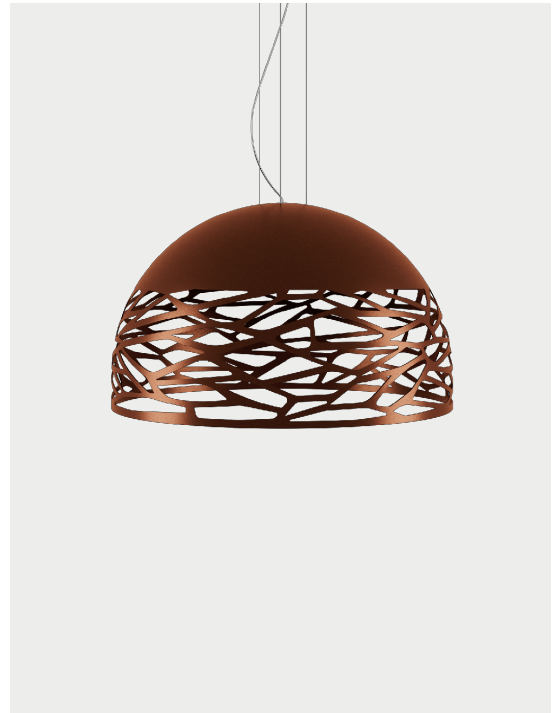

Kelly,
design by Andrea Tosetto, 2015

Suspension

Seductive beauty with a bold personality thanks to the strong and precise laser cuts, which lighten the metal of the lampshade and create an intriguing play of light and shadow. Kelly is a multifaceted family of suspension and wall lamps that stand out with elegance in any living space thanks to the variety of available forms and finishes.

Kelly Medium Sphere 50

Light source

E26 Classic A
• 3 x max 75W

OR

E26 LED
• 3 x max available

Frame: Metal

● Matte White 9010

● Coppery Bronze

Diffuser: Glass

● Glossy White

● Glossy White

Code

141304

141248

Net weight: 9.00 kg

Gross weight: kg

Parcels: N°

Volume: m³

IP40

Energy Saving

LODES

Kelly Medium Sphere 50, *design by Andrea Tosetto, 2015*

Polar diagram

Light source