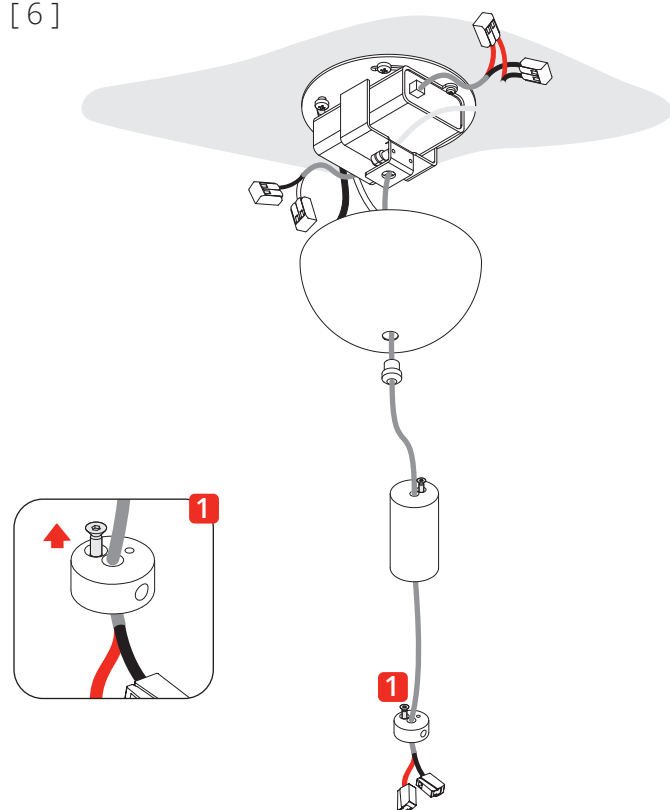

COB
120V · 60 Hz
2x8.4W · 2000 lm

Before installing turn off the power to the electrical box.
Couper l'alimentation avant de travailler sur la lampe.

[1] Place on top of a soft cloth to avoid damaging the lens **1**

[2]

[3] Adjust the length of the cable using the grip **1**

If necessary

[4]

[5]

[6]

[7]

[8]