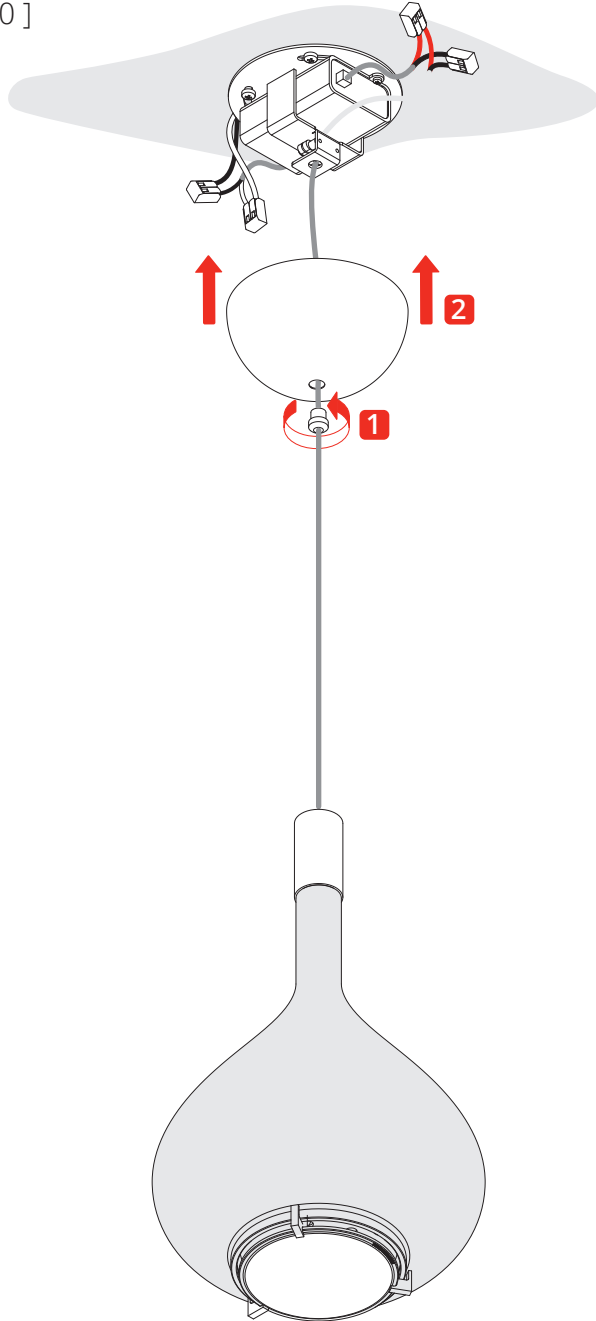

[10]

[11]

**Keep these instructions for future reference.
To be installed by a qualified licensed electrician only.**

Studio Italia Design warrants its to be free from defects in materials and workmanship for a period of one year date of delivery. During this warranty period Studio Italia Design will repair or replace, at its option, product that are proven to be defective. This warranty does not apply to damages resulting from accidental, alteration, tampering, misuse, negligence or abuse. Any modification may compromise safety causing the product to become dangerous. Studio Italia Design declines all responsibility for products that are modified. Fixture must not be installed in any position or used in a different way than shown in his instructions.

CAUTION Clean the product with a soft cloth, slightly dampened with soap or detergent. Never use ethyl alcohol or detergents containing even small amounts of acetone, trichloroethylene, ammonia and solvents in general.

**Maintenez ce manuel pour la future référence.
L'installation doit être effectuée par du personnel qualifié**

Studio Italia Design garantit que ses produits sont exempts de défauts de matériaux et de fabrication pour une période d'un an à compter de la livraison. Pendant cette période, Studio Italia Design s'engage à réparer ou remplacer, à sa discrétion, les produits considérés défectueux. Cette garantie ne s'applique pas aux dommages résultant d'un accident, modification, altération, d'abus et de négligence. Toute modification peut compromettre la sécurité de celui-ci en le rendant dangereux. Studio Italia Design décline toute responsabilité pour le produit modifiés. Le produit ne peut pas être installé dans un autre position que celle indiqué dans les notice de montage.