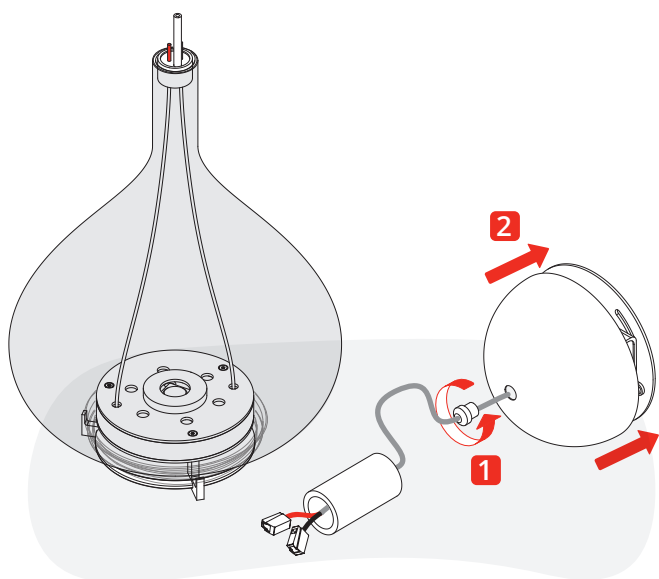

COB
120V · 60 Hz
2x8.4W · 2000 lm

Before installing turn off the power to the electrical box.
Couper l'alimentation avant de travailler sur la lampe.

[1] Place on top of a soft cloth to avoid damaging the lens **1**

[2]

[3] Adjust the length of the cable using the grip **1**

If necessary

[4]

[5]

[6]

[7]

[8]