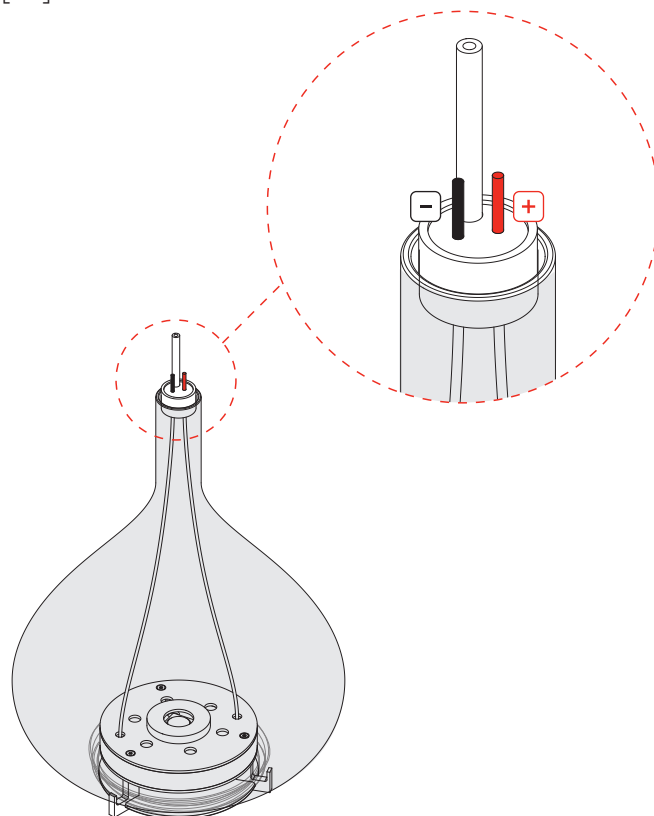

COB
120V · 60 Hz
2x8.4W · 2000 lm

Before installing turn off the power to the electrical box.
Couper l'alimentation avant de travailler sur la lampe.

[1] Place on top of a soft cloth to avoid damaging the lens **1**

[2]

[3] Adjust the length of the cable using the grip **1**

If necessary

[4]

[5]

[6]

[7]

[8]