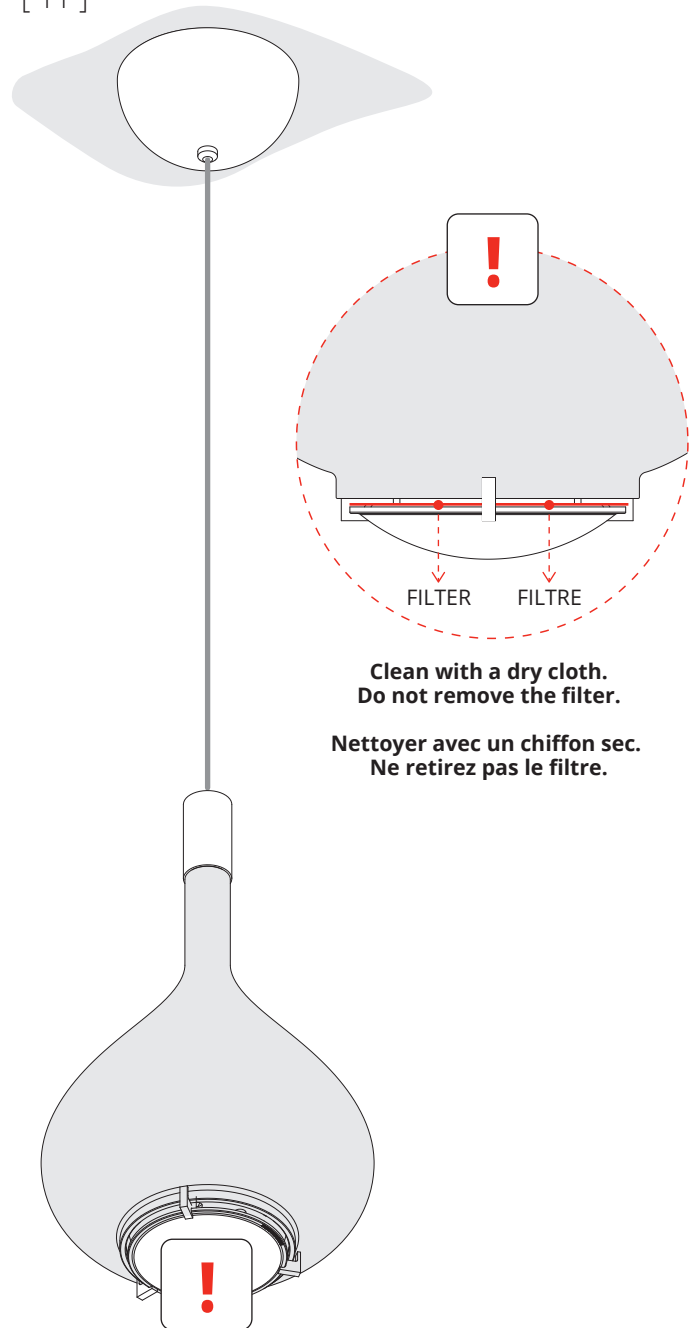

[10]

[11]

**Keep these instructions for future reference.
To be installed by a qualified licensed electrician only.**

Studio Italia Design warrants its to be free from defects in materials and workmanship for a period of one year date of delivery. During this warranty period Studio Italia Design will repair or replace, at its option, product that are proven to be defective. This warranty does not apply to damages resulting from accidental, alteration, tampering, misuse, negligence or abuse. Any modification may compromise safety causing the product to become dangerous. Studio Italia Design declines all responsibility for products that are modified. Fixture must not be installed in any position or used in a different way than shown in his instructions.

CAUTION Clean the product with a soft cloth, slightly dampened with soap or detergent. Never use ethyl alcohol or detergents containing even small amounts of acetone, trichloroethylene, ammonia and solvents in general.

**Maintenez ce manuel pour la future référence.
L'installation doit être effectuée par du personnel qualifié**

Studio Italia Design garantit que ses produits sont exempts de défauts de matériaux et de fabrication pour une période d'un an à compter de la livraison. Pendant cette période, Studio Italia Design s'engage à réparer ou remplacer, à sa discrétion, les produits considérés défectueux. Cette garantie ne s'applique pas aux dommages résultant d'un accident, modification, altération, d'abus et de négligence. Toute modification peut compromettre la sécurité de celui-ci en le rendant dangereux. Studio Italia Design décline toute responsabilité pour le produit modifiés. Le produit ne peut pas être installé dans un autre position que celle indiqué dans les notice de montage.