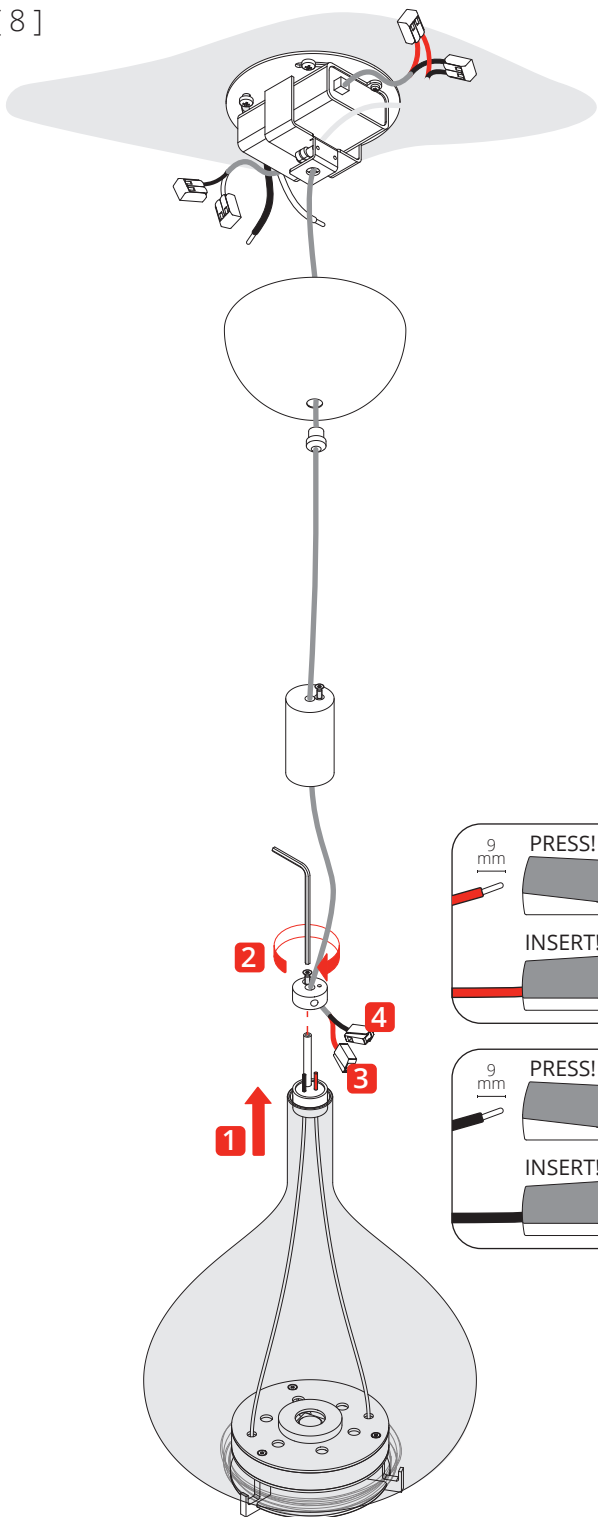

COB
120V · 60 Hz
2x8.4W · 2000 lm

Before installing turn off the power to the electrical box.
Couper l'alimentation avant de travailler sur la lampe.

[1] Place on top of a soft cloth to avoid damaging the lens **1**

[2]

[3] Adjust the length of the cable using the grip **1**

If necessary

[4]

[5]

[6]

[7]

[8]