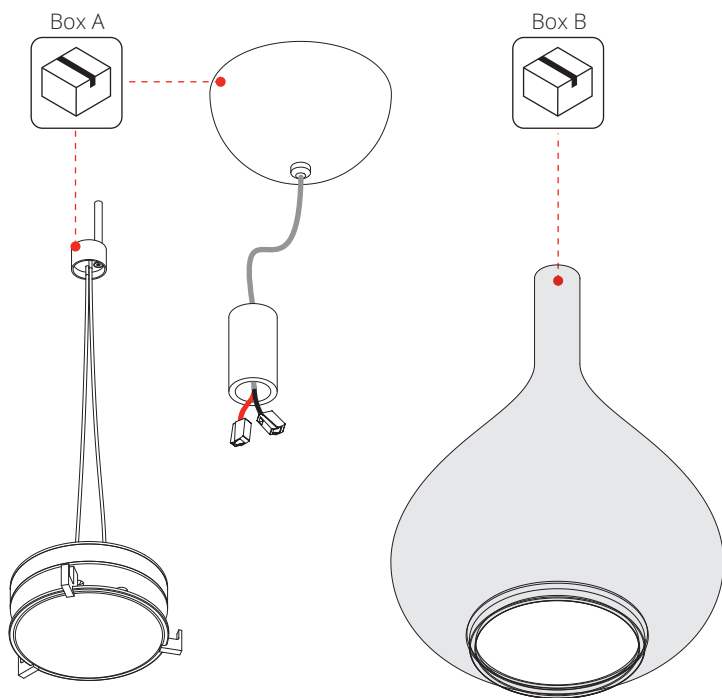

COB
120V · 60 Hz
2x8.4W · 2000 lm

Before installing turn off the power to the electrical box.
Couper l'alimentation avant de travailler sur la lampe.

[1] Place on top of a soft cloth to avoid damaging the lens **1**

[2]

[3] Adjust the length of the cable using the grip **1**

If necessary

[4]

[5]

[6]

[7]

[8]