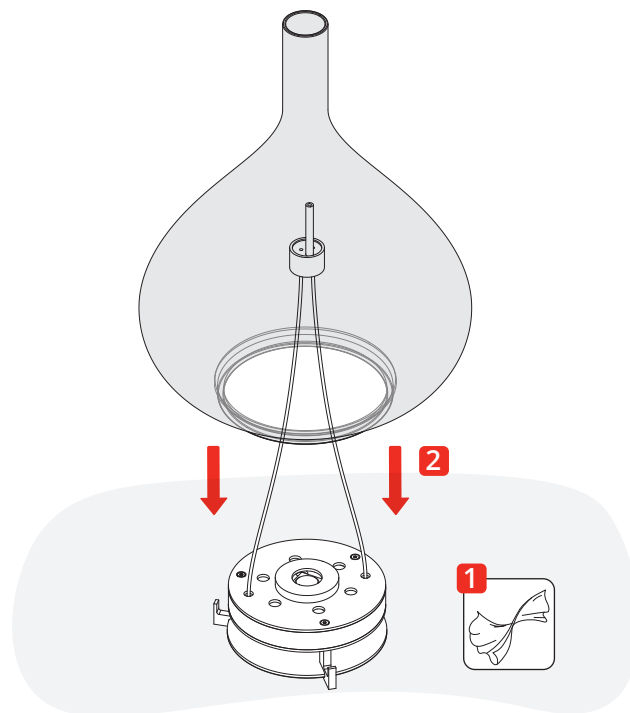

COB
120V · 60 Hz
2x8.4W · 2000 lm

Before installing turn off the power to the electrical box.
Couper l'alimentation avant de travailler sur la lampe.

[1] Place on top of a soft cloth to avoid damaging the lens **1**

[2]

[3] Adjust the length of the cable using the grip **1**

If necessary

[4]

[5]

[6]

[7]

[8]