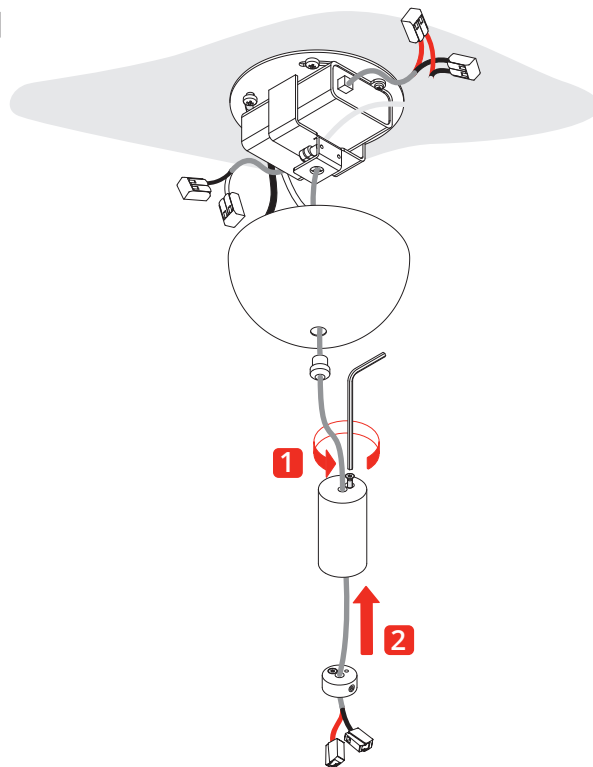

COB
120V · 60 Hz
2x8.4W · 2000 lm

Before installing turn off the power to the electrical box.
Couper l'alimentation avant de travailler sur la lampe.

[1] Place on top of a soft cloth to avoid damaging the lens **1**

[2]

[3] Adjust the length of the cable using the grip **1**

If necessary

[4]

[5]

[6]

[7]

[8]