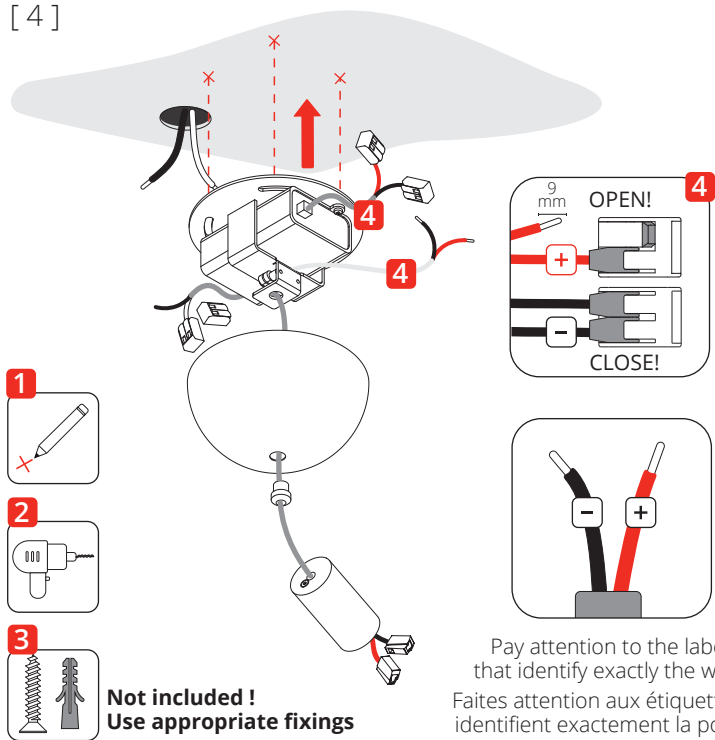

COB
120V · 60 Hz
2x8.4W · 2000 lm

Before installing turn off the power to the electrical box.
Couper l'alimentation avant de travailler sur la lampe.

[1] Place on top of a soft cloth to avoid damaging the lens **1**

[2]

[3] Adjust the length of the cable using the grip **1**

If necessary

[4]

[5]

[6]

[7]

[8]