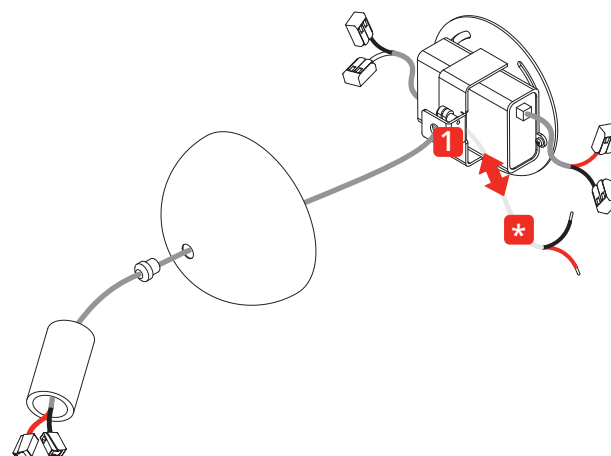

COB
120V · 60 Hz
2x8.4W · 2000 lm

Before installing turn off the power to the electrical box.
Couper l'alimentation avant de travailler sur la lampe.

[1] Place on top of a soft cloth to avoid damaging the lens **1**

[2]

[3] Adjust the length of the cable using the grip **1**

If necessary

[4]

[5]

[6]

[7]

[8]