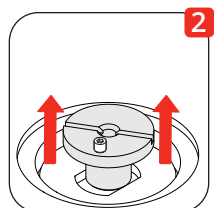

DOB
120V · 60 Hz
15W · 1155 lm

Before installing turn off the power to the electrical box.
Couper l'alimentation avant de travailler sur la lampe.

[1]

[2]

[3]

[4]

[5]

Pay attention to the labels that identify exactly the wires:
Line, Ground, Neutral