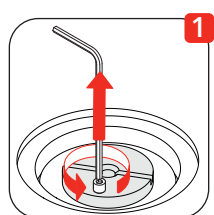

DOB
120V · 60 Hz
15W · 1155 lm

Before installing turn off the power to the electrical box.
Couper l'alimentation avant de travailler sur la lampe.

[1]

[2]

[3]

[4]

[5]

Pay attention to the labels that identify exactly the wires:
Line, Ground, Neutral