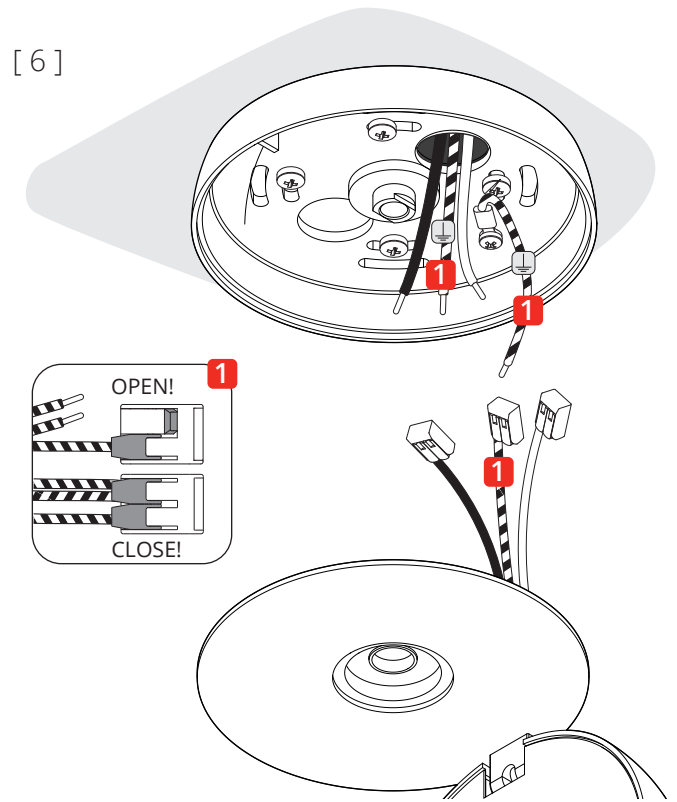

DOB
120V · 60 Hz
15W · 1155 lm

Before installing turn off the power to the electrical box.
Couper l'alimentation avant de travailler sur la lampe.

[1]

[2]

[3]

[4]

[5]

Pay attention to the labels that identify exactly the wires:
Line, Ground, Neutral

**Not included !
Fix to J-Box**

[6]

[7]

[8]

[9]

[10]

[11]

[12]