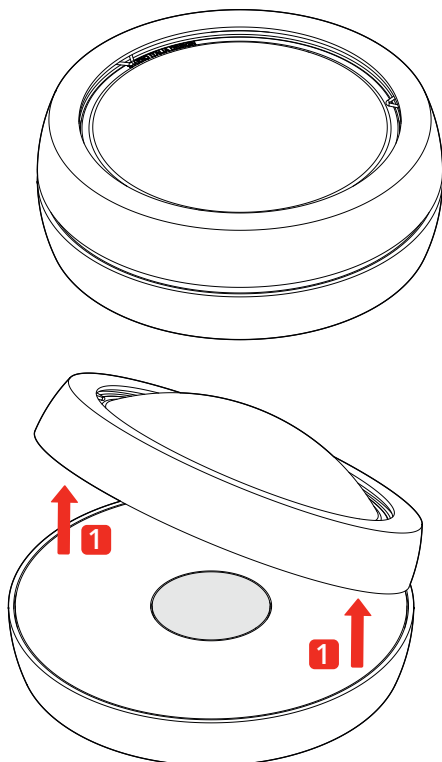

DOB
120V · 60 Hz
15W · 1155 lm

Before installing turn off the power to the electrical box.
Couper l'alimentation avant de travailler sur la lampe.

[1]

[2]

[3]

[4]

[5]

Pay attention to the labels that identify exactly the wires:
Line, Ground, Neutral

**Not included !
Fix to J-Box**

[6]

[7]

[8]

[9]

[10]

[11]

[12]