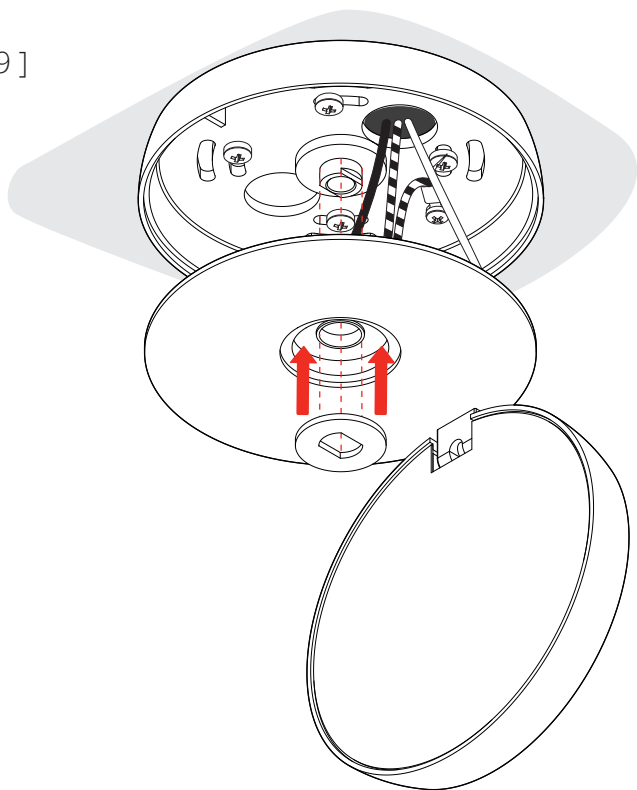

DOB
120V · 60 Hz
15W · 1155 lm

Before installing turn off the power to the electrical box.
Couper l'alimentation avant de travailler sur la lampe.

[1]

[2]

[3]

[4]

[5]

Pay attention to the labels that identify exactly the wires:
Line, Ground, Neutral

**Not included !
Fix to J-Box**

[6]

[7]

[8]

[9]

[10]

[11]

[12]