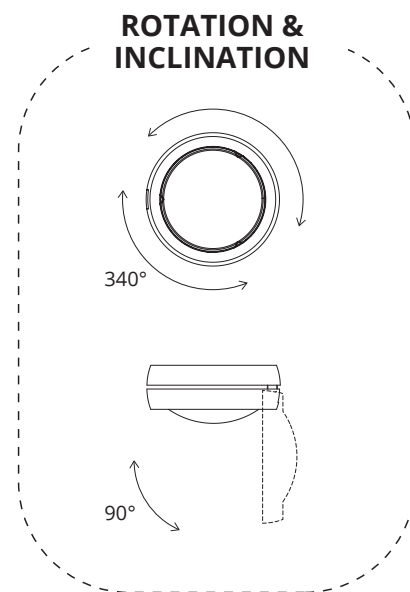

[13]

**Keep these instructions for future reference.
To be installed by a qualified licensed electrician only.**

Studio Italia Design warrants its to be free from defects in materials and workmanship for a period of one year date of delivery. During this warranty period Studio Italia Design will repair or replace, at its option, product that are proven to be defective. This warranty does not apply to damages resulting from accidental, alteration, tampering, misuse, negligence or abuse. Any modification may compromise safety causing the product to become dangerous. Studio Italia Design declines all responsibility for products that are modified. Fixture must not be installed in any position or used in a different way than shown in his instructions.

**Maintenez ce manuel pour la future référence.
L'installation doit être effectuée par du personnel qualifié**

Studio Italia Design garantit que ses produits sont exempts de défauts de matériaux et de fabrication pour une période d'un an à compter de la livraison. Pendant cette période, Studio Italia Design s'engage à réparer ou remplacer, à sa discrétion, les produits considérés défectueux. Cette garantie ne s'applique pas aux dommages résultant d'un accident, modification, altération, d'abus et de négligence. Toute modification peut compromettre la sécurité de celui-ci en le rendant dangereux. Studio Italia Design décline toute responsabilité pour le produit modifiés. Le produit ne peut pas être installé dans un autre position que celle indiqué dans les notice de montage.