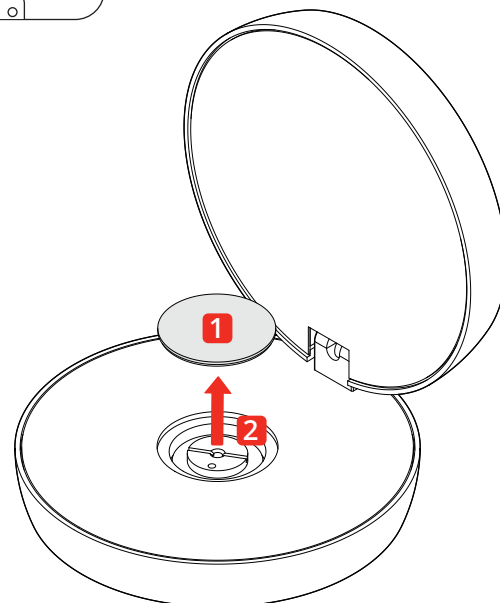

DOB
120V · 60 Hz
15W · 1155 lm

Before installing turn off the power to the electrical box.
Couper l'alimentation avant de travailler sur la lampe.

[1]

[2]

[3]

[4]

[5]

Pay attention to the labels that identify exactly the wires:
Line, Ground, Neutral

**Not included !
Fix to J-Box**

[6]

[7]

[8]

[9]

[10]

[11]

[12]