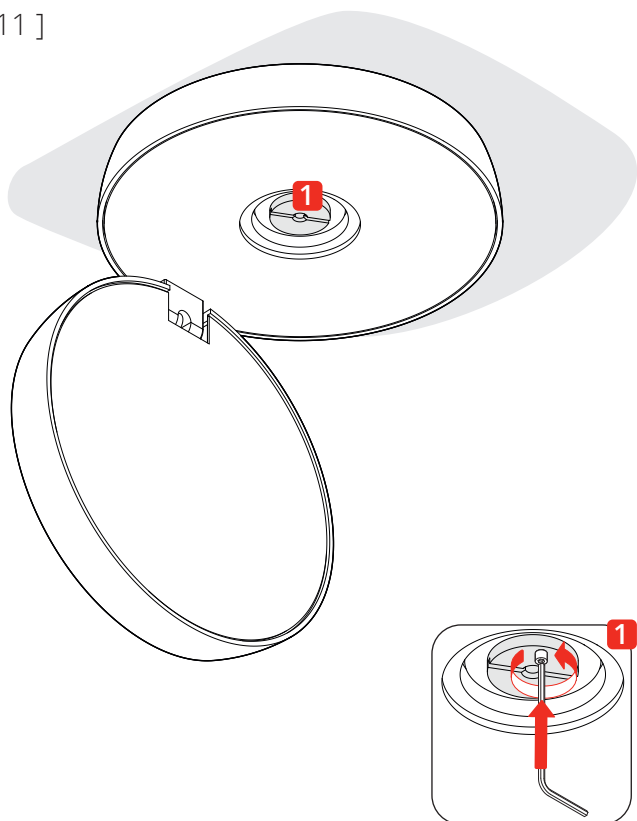

DOB
120V · 60 Hz
15W · 1155 lm

Before installing turn off the power to the electrical box.
Couper l'alimentation avant de travailler sur la lampe.

[1]

[2]

[3]

[4]

[5]

Pay attention to the labels that identify exactly the wires:
Line, Ground, Neutral

**Not included !
Fix to J-Box**

[6]

[7]

[8]

[9]

[10]

[11]

[12]