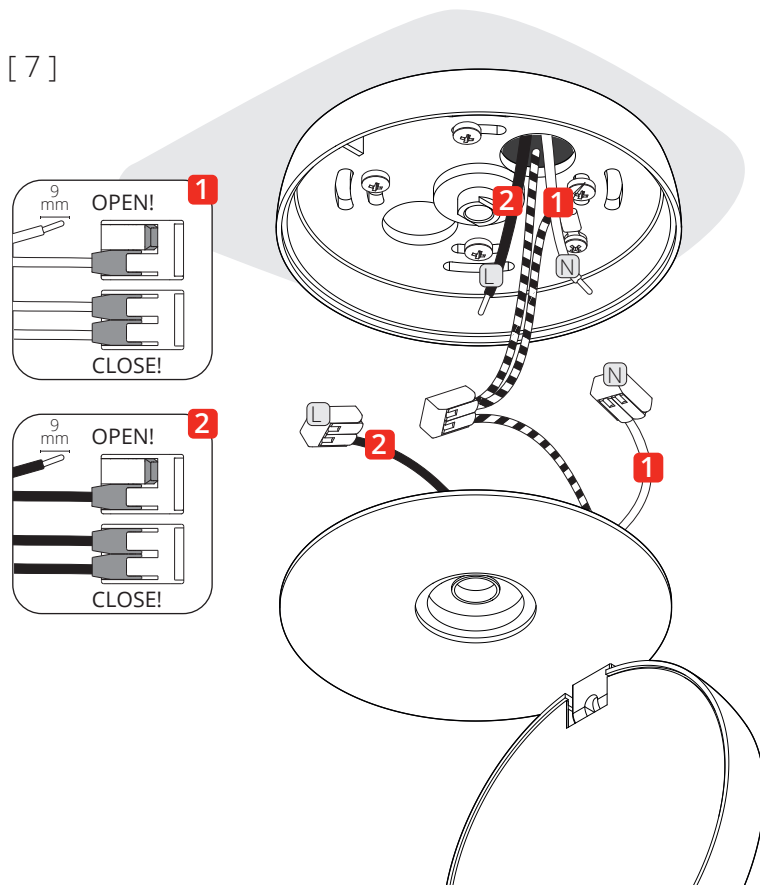

DOB
120V · 60 Hz
15W · 1155 lm

Before installing turn off the power to the electrical box.
Couper l'alimentation avant de travailler sur la lampe.

[1]

[2]

[3]

[4]

[5]

Pay attention to the labels that identify exactly the wires:
Line, Ground, Neutral

**Not included !
Fix to J-Box**

[6]

[7]

[8]

[9]

[10]

[11]

[12]