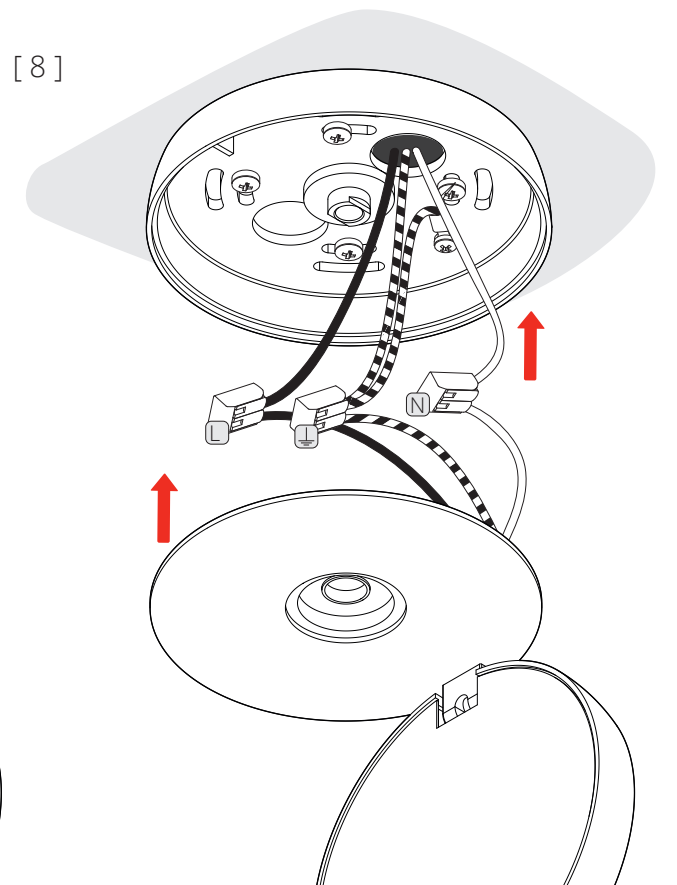

DOB
120V · 60 Hz
15W · 1155 lm

Before installing turn off the power to the electrical box.
Couper l'alimentation avant de travailler sur la lampe.

[1]

[2]

[3]

[4]

[5]

Pay attention to the labels that identify exactly the wires:
Line, Ground, Neutral

**Not included !
Fix to J-Box**

[6]

[7]

[8]

[9]

[10]

[11]

[12]