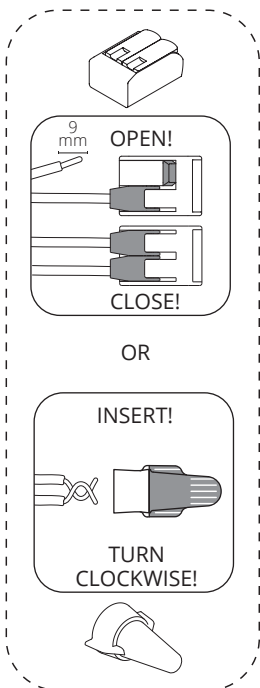

DOB
120V · 60 Hz
15W · 1155 lm

Before installing turn off the power to the electrical box.
Couper l'alimentation avant de travailler sur la lampe.

[1]

[2]

[3]

[4]

[5]

Pay attention to the labels that identify exactly the wires:
Line, Ground, Neutral