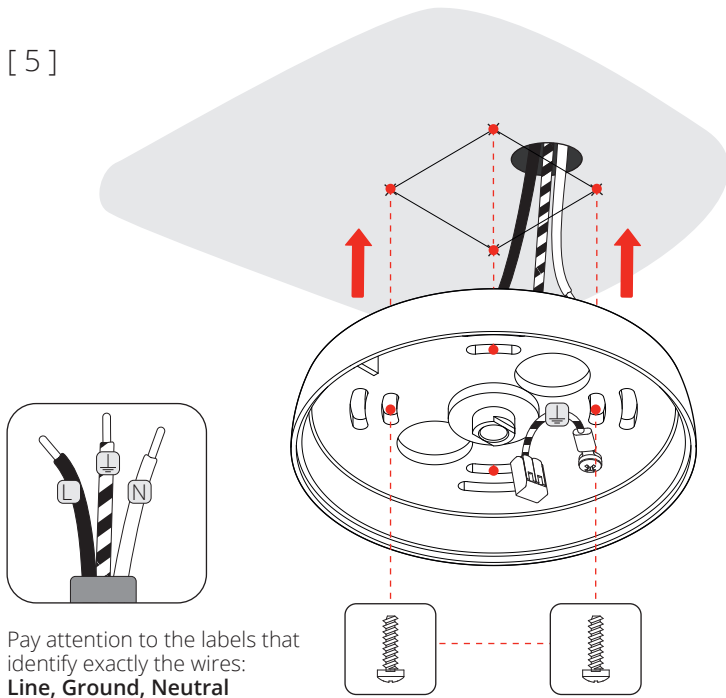

DOB
120V · 60 Hz
15W · 1155 lm

Before installing turn off the power to the electrical box.
Couper l'alimentation avant de travailler sur la lampe.

[1]

[2]

[3]

[4]

[5]

Pay attention to the labels that identify exactly the wires:
Line, Ground, Neutral

**Not included !
Fix to J-Box**

[6]

[7]

[8]

[9]

[10]

[11]

[12]