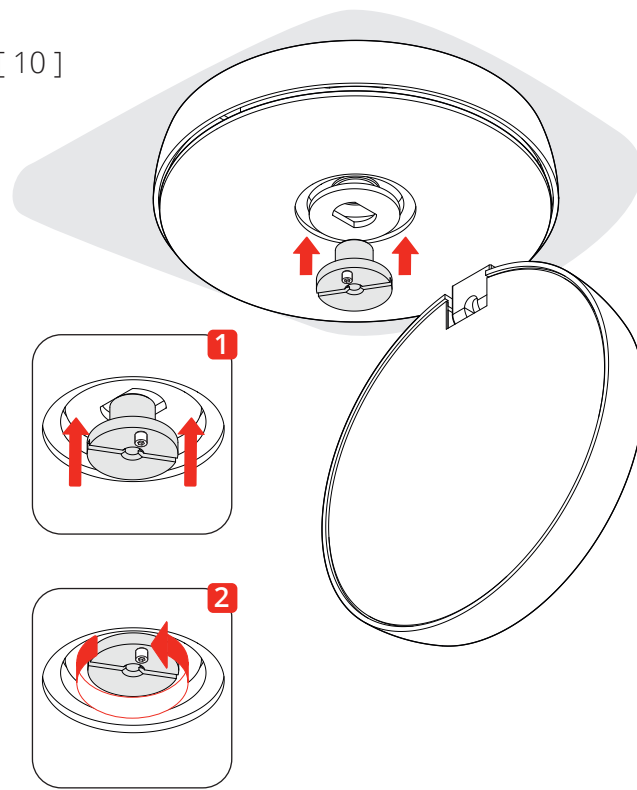

DOB
120V · 60 Hz
15W · 1155 lm

Before installing turn off the power to the electrical box.
Couper l'alimentation avant de travailler sur la lampe.

[1]

[2]

[3]

[4]

[5]

Pay attention to the labels that identify exactly the wires:
Line, Ground, Neutral

**Not included !
Fix to J-Box**

[6]

[7]

[8]

[9]

[10]

[11]

[12]