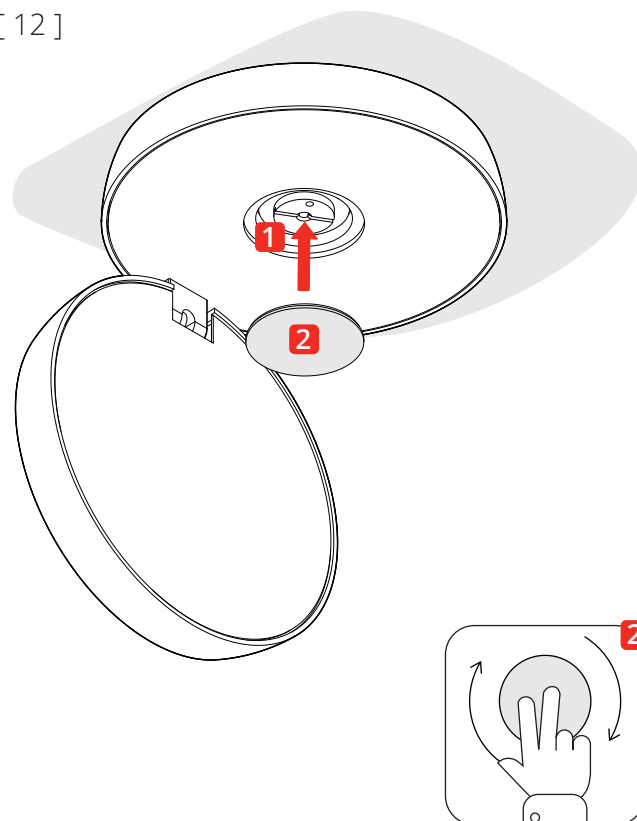

DOB
120V · 60 Hz
15W · 1155 lm

Before installing turn off the power to the electrical box.
Couper l'alimentation avant de travailler sur la lampe.

[1]

[2]

[3]

[4]

[5]

Pay attention to the labels that identify exactly the wires:
Line, Ground, Neutral

**Not included !
Fix to J-Box**

[6]

[7]

[8]

[9]

[10]

[11]

[12]