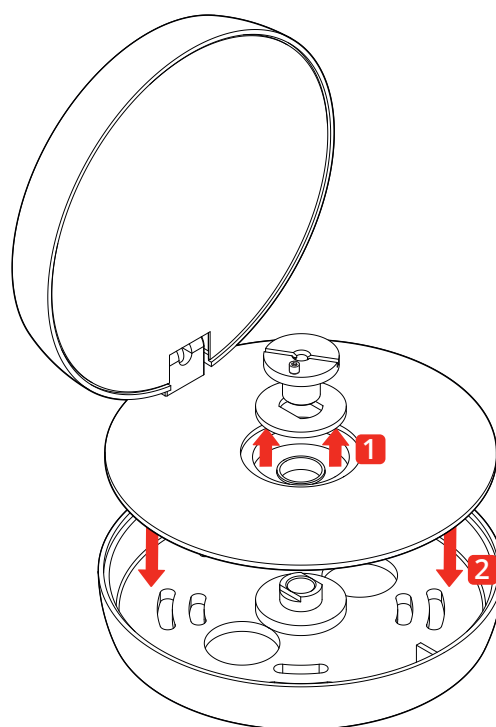

DOB
120V · 60 Hz
15W · 1155 lm

Before installing turn off the power to the electrical box.
Couper l'alimentation avant de travailler sur la lampe.

[1]

[2]

[3]

[4]

[5]

Pay attention to the labels that identify exactly the wires:
Line, Ground, Neutral

**Not included !
Fix to J-Box**

[6]

[7]

[8]

[9]

[10]

[11]

[12]