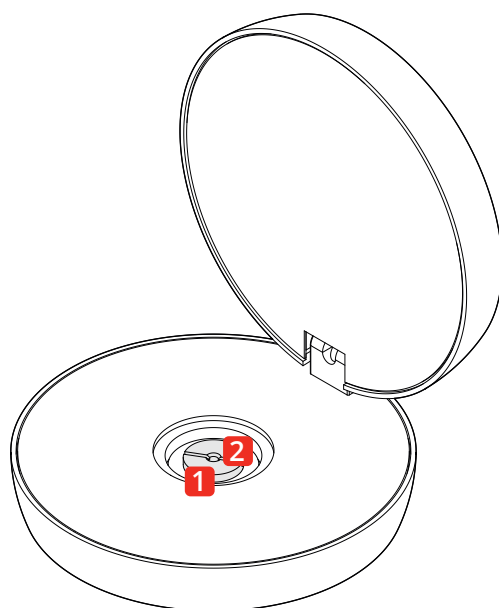

DOB
120V · 60 Hz
15W · 1155 lm

Before installing turn off the power to the electrical box.
Couper l'alimentation avant de travailler sur la lampe.

[1]

[2]

[3]

[4]

[5]

Pay attention to the labels that identify exactly the wires:
Line, Ground, Neutral

**Not included !
Fix to J-Box**

[6]

[7]

[8]

[9]

[10]

[11]

[12]