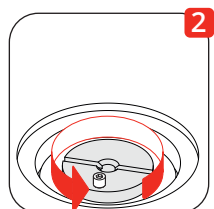

DOB
120V · 60 Hz
15W · 1155 lm

Before installing turn off the power to the electrical box.
Couper l'alimentation avant de travailler sur la lampe.

[1]

[2]

[3]

[4]

[5]

Pay attention to the labels that identify exactly the wires:
Line, Ground, Neutral