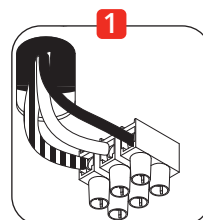

BUGIA SINGLE • Ceiling

2019.08.01

US

LED
3000K
120V · 60 Hz
17W · 1800 lm

**Before installing turn off the power to the electrical box.
Couper l'alimentation avant de travailler sur la lampe.**

[3]

[4]

Pay attention to the labels that identify exactly the wires:
Line, Ground, Neutral