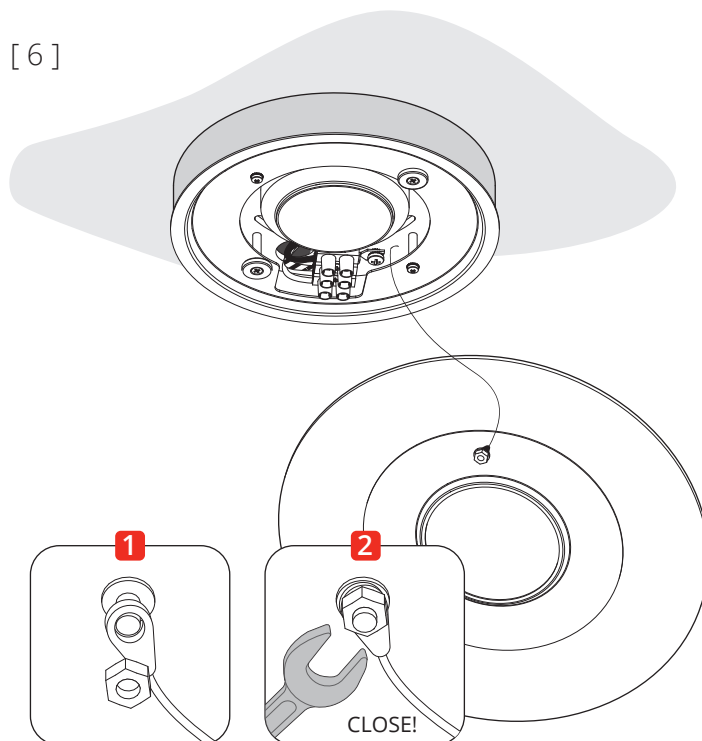

BUGIA SINGLE • Ceiling

2019.08.01

US

LED
3000K
120V · 60 Hz
17W · 1800 lm

**Before installing turn off the power to the electrical box.
Couper l'alimentation avant de travailler sur la lampe.**

[3]

[4]

Pay attention to the labels that identify exactly the wires:
Line, Ground, Neutral