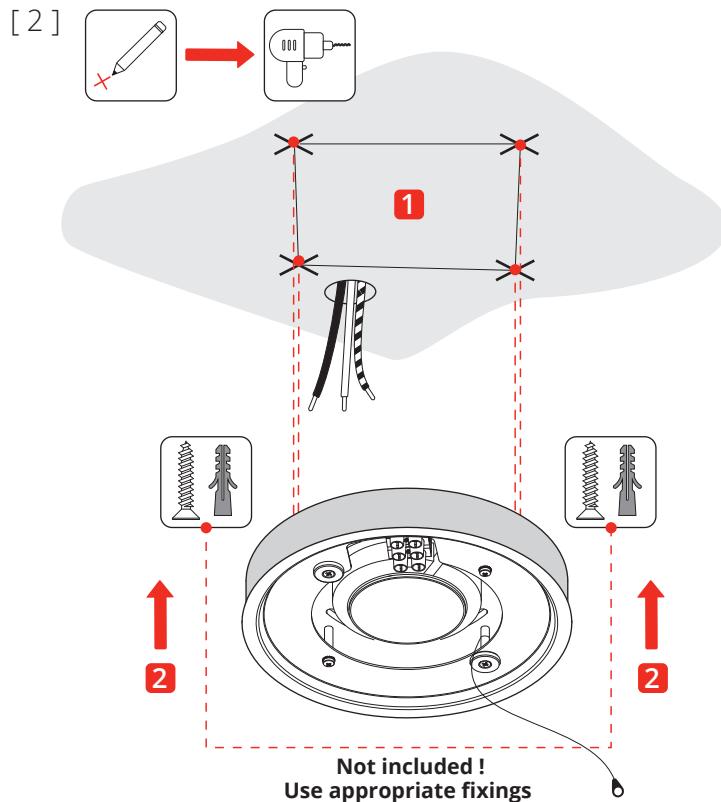

BUGIA SINGLE • Ceiling

2019.08.01

US

LED
3000K
120V · 60 Hz
17W · 1800 lm

**Before installing turn off the power to the electrical box.
Couper l'alimentation avant de travailler sur la lampe.**

[3]

[4]

Pay attention to the labels that identify exactly the wires:
Line, Ground, Neutral