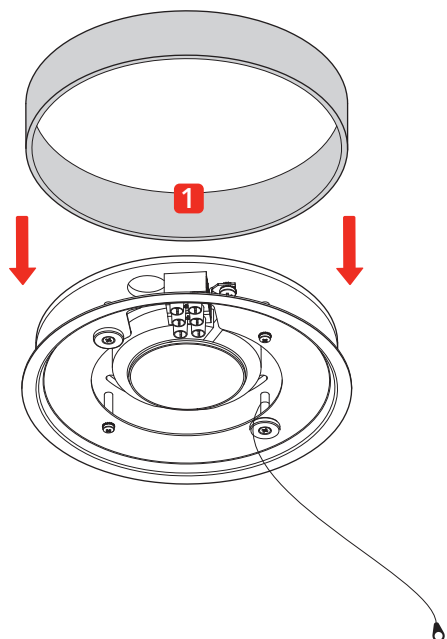

BUGIA SINGLE • Ceiling

2019.08.01

US

LED
3000K
120V · 60 Hz
17W · 1800 lm

**Before installing turn off the power to the electrical box.
Couper l'alimentation avant de travailler sur la lampe.**

[3]

[4]

Pay attention to the labels that identify exactly the wires:
Line, Ground, Neutral