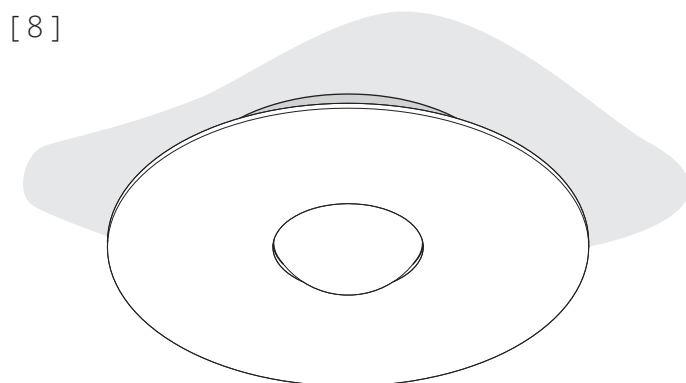

BUGIA SINGLE • Ceiling

2019.08.01

US

LED
3000K
120V · 60 Hz
17W · 1800 lm

**Before installing turn off the power to the electrical box.
Couper l'alimentation avant de travailler sur la lampe.**

[3]

[4]

Pay attention to the labels that identify exactly the wires:
Line, Ground, Neutral