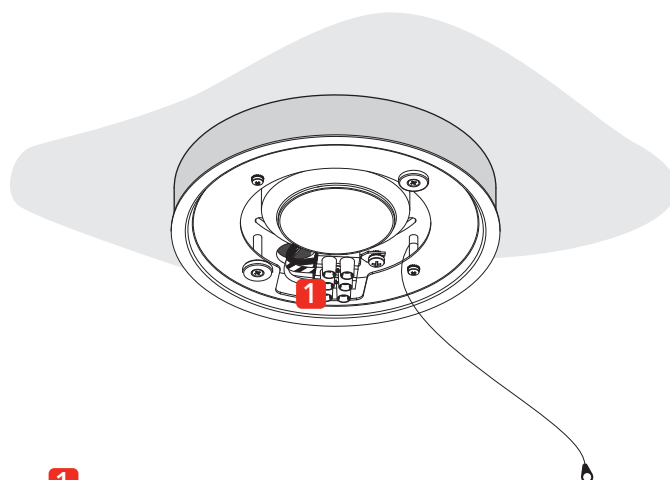

BUGIA SINGLE • Ceiling

2019.08.01

US

LED
3000K
120V · 60 Hz
17W · 1800 lm

**Before installing turn off the power to the electrical box.
Couper l'alimentation avant de travailler sur la lampe.**

[3]

[4]

Pay attention to the labels that identify exactly the wires:
Line, Ground, Neutral