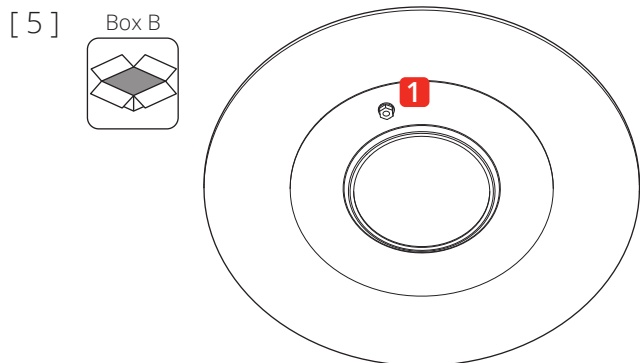

BUGIA SINGLE • Ceiling

2019.08.01

US

LED
3000K
120V · 60 Hz
17W · 1800 lm

**Before installing turn off the power to the electrical box.
Couper l'alimentation avant de travailler sur la lampe.**

[3]

[4]

Pay attention to the labels that identify exactly the wires:
Line, Ground, Neutral