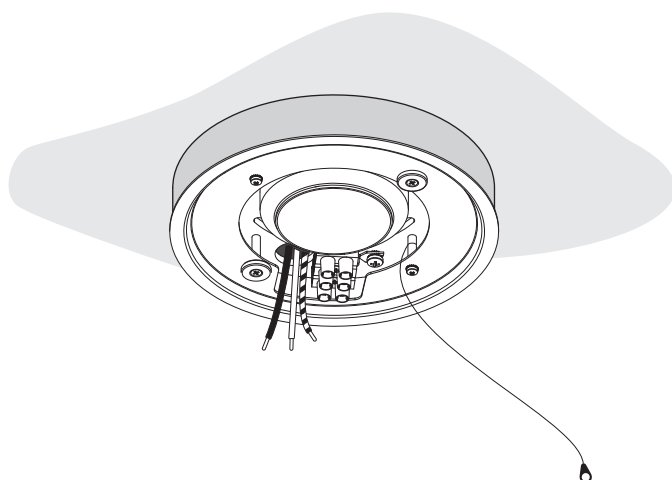

BUGIA SINGLE • Ceiling

2019.08.01

US

LED
3000K
120V · 60 Hz
17W · 1800 lm

**Before installing turn off the power to the electrical box.
Couper l'alimentation avant de travailler sur la lampe.**

[3]

[4]

Pay attention to the labels that identify exactly the wires:
Line, Ground, Neutral