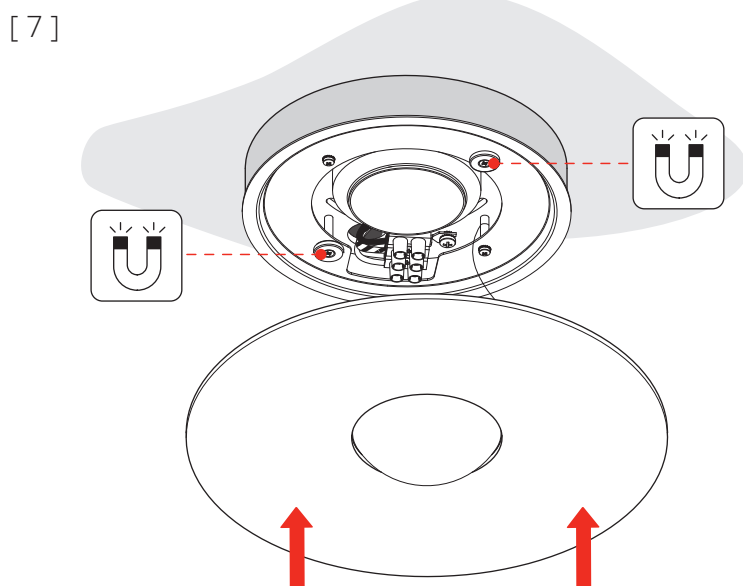

BUGIA SINGLE • Ceiling

2019.08.01

US

LED
3000K
120V · 60 Hz
17W · 1800 lm

**Before installing turn off the power to the electrical box.
Couper l'alimentation avant de travailler sur la lampe.**

[3]

[4]

Pay attention to the labels that identify exactly the wires:
Line, Ground, Neutral