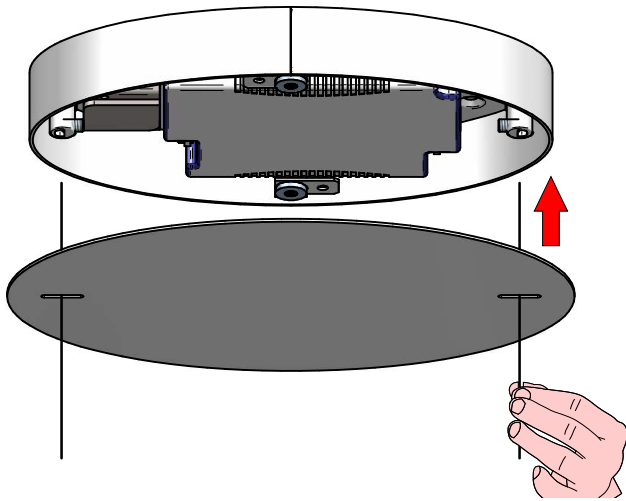

1

2

3

4

PUSH-DIM

ON/OFF

5

6

KIT0079 - CASAMBI DALI

DALI / 1-10V

DALI / 1-10V