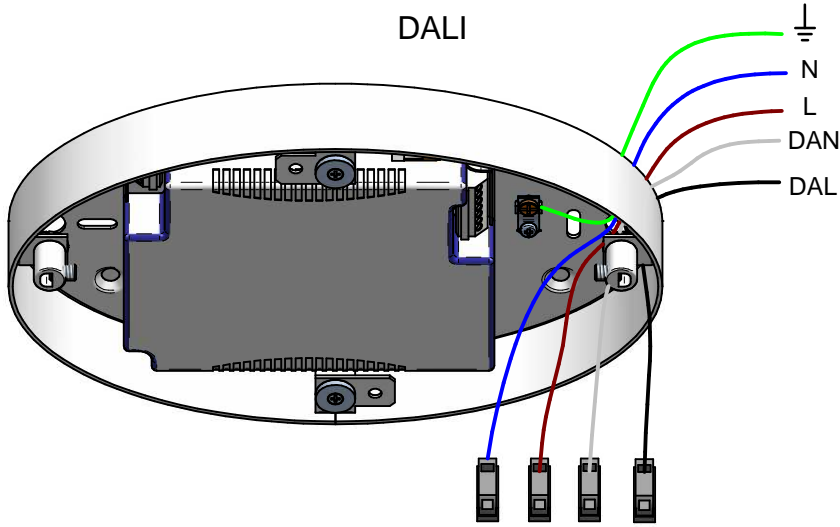

1

2

3

4

PUSH-DIM

ON/OFF

5

6

KIT0079 - CASAMBI DALI

DALI / 1-10V

DALI / 1-10V