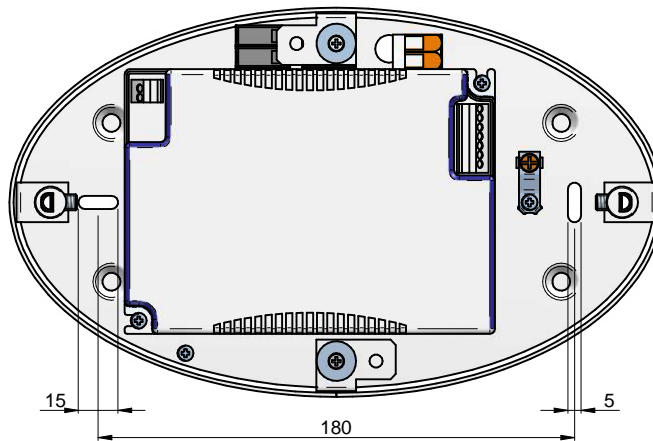

1

2

3

4

PUSH-DIM

ON/OFF

5

6

7

8

9

10

11

12

13

14

KIT0079 - CASAMBI DALI

DALI / 1-10V

DALI / 1-10V