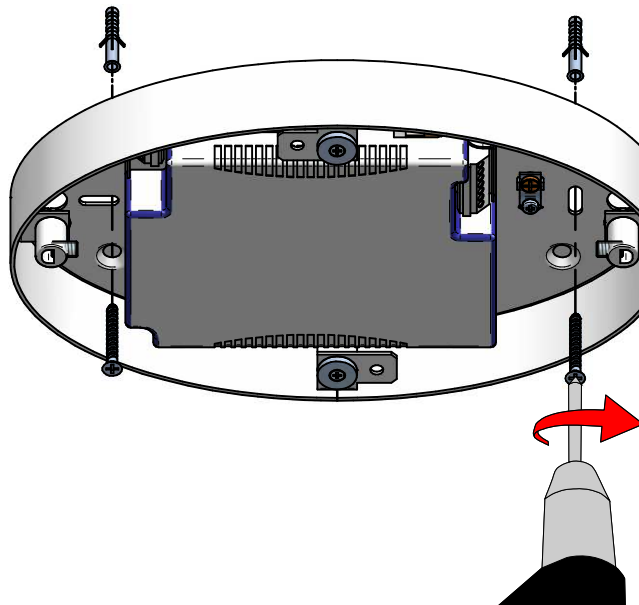

1

2

3

4

PUSH-DIM

ON/OFF

5

6

7

8

9

10

11

12

13

14

KIT0079 - CASAMBI DALI

DALI / 1-10V

DALI / 1-10V