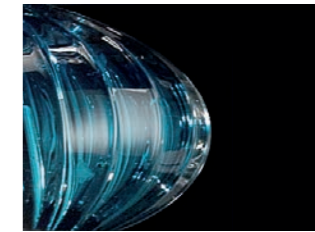

— Igloo was designed to transmit the history of the Venetian glassmaking tradition into present-day interiors. The collection is composed of blown-glass discs and globes whose finely crafted surfaces express their value through plays of light on surfaces, finishes and colours. Igloo's elegance gives a touch of style to the rooms, superbly adapting to design needs whether installed individually or in groups.

Igloo

Finitura Metallo / Metal Finishes

K
Cromo lucido
Polish chrome

D
Dorato lucido
Polish gold

Finitura Vetro / Glass Finishes

BL
Bianco Latte Cristallo
Milk White Clear

CR
Cristallo
Clear

DEN
Denim
Blue Denim

FU
Fumé
Smoked

GRY
Grigio
Grey

ORO
Oro 24 Kt
24Kt Gold

TOP
Topazio
Topaz

Finitura Paralumi / Lampshade Finishes

BIA
Bianco
White

2060 + TOP 2060 =
1 x MAX 42W E14

2061 + TOP 2061 =
1 x MAX 70W E27