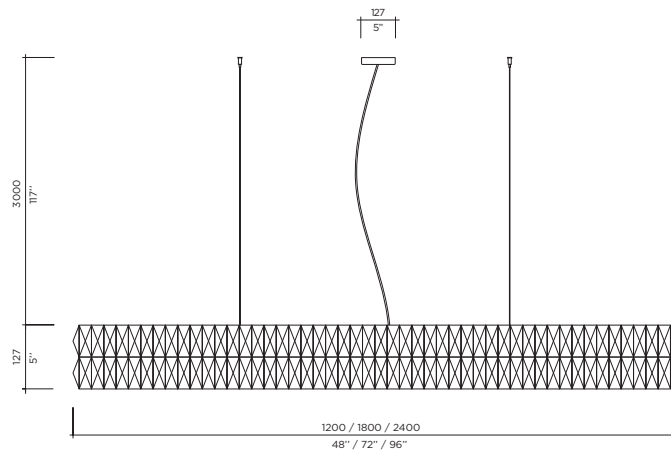

VISO LIGHTING

GIA SPECS

Model **Gia Round Suspension**
 Size 600, 900, 1200
 Ref. # SM.07.281
 MM.07.281
 GM.07.281

Bulb G9 Bi-Pin Halogen (120V/220V)
 6 x 25W (600)
 10 x 25W (900)
 12 x 25W (1200)

6 x 25W equivalent
 10 x 25W equivalent
 12 x 25W equivalent

	SM	MM	GM		
Lbs	35	45	58	CE	
Kg	15.9	20.4	26.3		

Model **Gia Suspension**
 Size 1200, 1800, 2400
 Ref. # SM.07.271
 MM.07.271
 GM.07.271

Bulb G9 Bi-Pin Halogen (120V/220V)
 5 x 25W (1200)
 7 x 25W (1800)
 10 x 25W (2400)

5 x 25W equivalent
 7 x 25W equivalent
 10 x 25W equivalent

	SM	MM	GM		
Lbs	35	45	58	CE	
Kg	15.9	20.4	26.3		