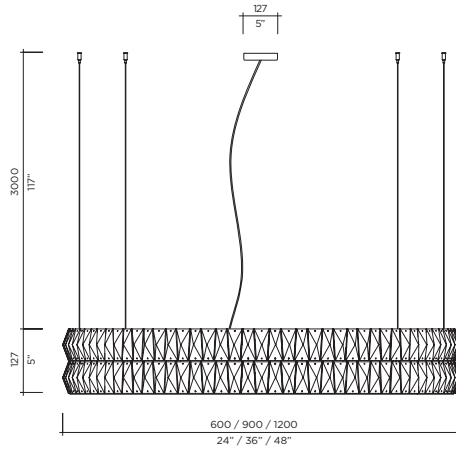

VISO LIGHTING

GIA SPECS

Model **Gia Round Suspension**
 Size 600, 900, 1200
 Ref. # SM.07.281
 MM.07.281
 GM.07.281

Bulb G9 Bi-Pin Halogen (120V/220V)
 6 x 25W (600)
 10 x 25W (900)
 12 x 25W (1200)

6 x 25W equivalent
 10 x 25W equivalent
 12 x 25W equivalent

	SM	MM	GM		
Lbs	35	45	58	CE	
Kg	15.9	20.4	26.3		

Model **Gia Suspension**
 Size 1200, 1800, 2400
 Ref. # SM.07.271
 MM.07.271
 GM.07.271

Bulb G9 Bi-Pin Halogen (120V/220V)
 5 x 25W (1200)
 7 x 25W (1800)
 10 x 25W (2400)

5 x 25W equivalent
 7 x 25W equivalent
 10 x 25W equivalent

	SM	MM	GM		
Lbs	35	45	58	CE	
Kg	15.9	20.4	26.3		