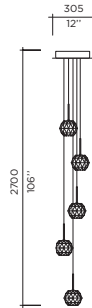

VISO LIGHTING

GEMMA SPECS

Model Size 100
 Ref. # MM.07.921.00
 Bulb G4 Bi-Pin 12v - 120V/220V
 1 x 10W (Standard lamp available)
 LED G-4 Bi-Pin LED 2700K
 120V/220V - 12V
 1 x 2W (optional)

Model Size 100
 Ref. # 3MM.07.921.00
 Bulb G4 Bi-Pin 12v - 120V/220V
 3 x 10W (Standard lamp available)
 LED G-4 Bi-Pin LED 2700K
 120V/220V - 12V
 3 x 2W (optional)

Model Size 100
 Ref. # 5MM.07.921.00
 Bulb G4 Bi-Pin 12v - 120V/220V
 5 x 10W (Standard lamp available)
 LED G-4 Bi-Pin LED 2700K
 120V/220V - 12V
 5 x 2W (optional)

Model Size 100
 Ref. # 9MM.07.921.00
 Bulb G4 Bi-Pin 12v - 120V/220V
 9 x 10W (Standard lamp available)
 LED G-4 Bi-Pin LED 2700K
 120V/220V - 12V
 9 x 2W (optional)

Model Size 100
 Ref. # 14MM.07.921.00
 Bulb G4 Bi-Pin 12v - 120V/220V
 14 x 10W (Standard lamp available)
 LED G-4 Bi-Pin LED 2700K
 120V/220V - 12V
 14 x 2W (optional)

Model Size 100
 Ref. # 26MM.07.921.00
 Bulb G4 Bi-Pin 12v - 120V/220V
 26 x 10W (Standard lamp available)
 LED G-4 Bi-Pin LED 2700K
 120V/220V - 12V
 26 x 2W (optional)

Model Size 100
 Ref. # 36MM.07.921.00
 Bulb G4 Bi-Pin 12v - 120V/220V
 36 x 10W (Standard lamp available)
 LED G-4 Bi-Pin LED 2700K
 120V/220V - 12V
 36 x 2W (optional)

COLOUR OPTIONS