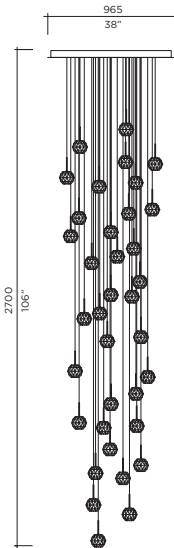

VISO LIGHTING

GEMMA SPECS

Model Size 100
 Ref. # MM.07.921.00
 Bulb G4 Bi-Pin 12v - 120V/220V
 1 x 10W (Standard lamp available)
 LED G-4 Bi-Pin LED 2700K
 120V/220V - 12V
 1 x 2W (optional)

Model Size 100
 Ref. # 3MM.07.921.00
 Bulb G4 Bi-Pin 12v - 120V/220V
 3 x 10W (Standard lamp available)
 LED G-4 Bi-Pin LED 2700K
 120V/220V - 12V
 3 x 2W (optional)

Model Size 100
 Ref. # 5MM.07.921.00
 Bulb G4 Bi-Pin 12v - 120V/220V
 5 x 10W (Standard lamp available)
 LED G-4 Bi-Pin LED 2700K
 120V/220V - 12V
 5 x 2W (optional)

Model Size 100
 Ref. # 9MM.07.921.00
 Bulb G4 Bi-Pin 12v - 120V/220V
 9 x 10W (Standard lamp available)
 LED G-4 Bi-Pin LED 2700K
 120V/220V - 12V
 9 x 2W (optional)

Model Size 100
 Ref. # 14MM.07.921.00
 Bulb G4 Bi-Pin 12v - 120V/220V
 14 x 10W (Standard lamp available)
 LED G-4 Bi-Pin LED 2700K
 120V/220V - 12V
 14 x 2W (optional)

Model Size 100
 Ref. # 26MM.07.921.00
 Bulb G4 Bi-Pin 12v - 120V/220V
 26 x 10W (Standard lamp available)
 LED G-4 Bi-Pin LED 2700K
 120V/220V - 12V
 26 x 2W (optional)

Model Size 100
 Ref. # 36MM.07.921.00
 Bulb G4 Bi-Pin 12v - 120V/220V
 36 x 10W (Standard lamp available)
 LED G-4 Bi-Pin LED 2700K
 120V/220V - 12V
 36 x 2W (optional)

COLOUR OPTIONS