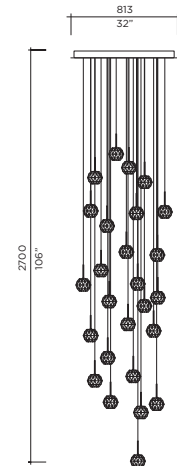

VISO LIGHTING

GEMMA SPECS

Model Size 100
 Ref. # MM.07.921.00
 Bulb G4 Bi-Pin 12v - 120V/220V
 1 x 10W (Standard lamp available)
 LED G-4 Bi-Pin LED 2700K
 120V/220V - 12V
 1 x 2W (optional)

Model Size 100
 Ref. # 3MM.07.921.00
 Bulb G4 Bi-Pin 12v - 120V/220V
 3 x 10W (Standard lamp available)
 LED G-4 Bi-Pin LED 2700K
 120V/220V - 12V
 3 x 2W (optional)

Model Size 100
 Ref. # 5MM.07.921.00
 Bulb G4 Bi-Pin 12v - 120V/220V
 5 x 10W (Standard lamp available)
 LED G-4 Bi-Pin LED 2700K
 120V/220V - 12V
 5 x 2W (optional)

Model Size 100
 Ref. # 9MM.07.921.00
 Bulb G4 Bi-Pin 12v - 120V/220V
 9 x 10W (Standard lamp available)
 LED G-4 Bi-Pin LED 2700K
 120V/220V - 12V
 9 x 2W (optional)

Model Size 100
 Ref. # 14MM.07.921.00
 Bulb G4 Bi-Pin 12v - 120V/220V
 14 x 10W (Standard lamp available)
 LED G-4 Bi-Pin LED 2700K
 120V/220V - 12V
 14 x 2W (optional)

Model Size 100
 Ref. # 26MM.07.921.00
 Bulb G4 Bi-Pin 12v - 120V/220V
 26 x 10W (Standard lamp available)
 LED G-4 Bi-Pin LED 2700K
 120V/220V - 12V
 26 x 2W (optional)

Model Size 100
 Ref. # 36MM.07.921.00
 Bulb G4 Bi-Pin 12v - 120V/220V
 36 x 10W (Standard lamp available)
 LED G-4 Bi-Pin LED 2700K
 120V/220V - 12V
 36 x 2W (optional)

COLOUR OPTIONS