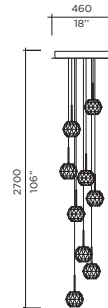

VISO LIGHTING

GEMMA SPECS

Model Size 100
 Ref. # MM.07.921.00
 Bulb G4 Bi-Pin 12v - 120V/220V
 1 x 10W (Standard lamp available)
 LED G-4 Bi-Pin LED 2700K
 120V/220V - 12V
 1 x 2W (optional)

Model Size 100
 Ref. # 3MM.07.921.00
 Bulb G4 Bi-Pin 12v - 120V/220V
 3 x 10W (Standard lamp available)
 LED G-4 Bi-Pin LED 2700K
 120V/220V - 12V
 3 x 2W (optional)

Model Size 100
 Ref. # 5MM.07.921.00
 Bulb G4 Bi-Pin 12v - 120V/220V
 5 x 10W (Standard lamp available)
 LED G-4 Bi-Pin LED 2700K
 120V/220V - 12V
 5 x 2W (optional)

Model Size 100
 Ref. # 9MM.07.921.00
 Bulb G4 Bi-Pin 12v - 120V/220V
 9 x 10W (Standard lamp available)
 LED G-4 Bi-Pin LED 2700K
 120V/220V - 12V
 9 x 2W (optional)

Model Size 100
 Ref. # 14MM.07.921.00
 Bulb G4 Bi-Pin 12v - 120V/220V
 14 x 10W (Standard lamp available)
 LED G-4 Bi-Pin LED 2700K
 120V/220V - 12V
 14 x 2W (optional)

Model Size 100
 Ref. # 26MM.07.921.00
 Bulb G4 Bi-Pin 12v - 120V/220V
 26 x 10W (Standard lamp available)
 LED G-4 Bi-Pin LED 2700K
 120V/220V - 12V
 26 x 2W (optional)

Model Size 100
 Ref. # 36MM.07.921.00
 Bulb G4 Bi-Pin 12v - 120V/220V
 36 x 10W (Standard lamp available)
 LED G-4 Bi-Pin LED 2700K
 120V/220V - 12V
 36 x 2W (optional)

COLOUR OPTIONS