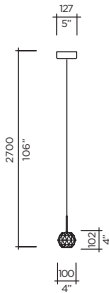

VISO LIGHTING

GEMMA SPECS

Model Size 100
 Ref. # MM.07.921.00
 Bulb G4 Bi-Pin 12v - 120V/220V
 1 x 10W (Standard lamp available)
 LED G-4 Bi-Pin LED 2700K
 120V/220V - 12V
 1 x 2W (optional)

Model Size 100
 Ref. # 3MM.07.921.00
 Bulb G4 Bi-Pin 12v - 120V/220V
 3 x 10W (Standard lamp available)
 LED G-4 Bi-Pin LED 2700K
 120V/220V - 12V
 3 x 2W (optional)

Model Size 100
 Ref. # 5MM.07.921.00
 Bulb G4 Bi-Pin 12v - 120V/220V
 5 x 10W (Standard lamp available)
 LED G-4 Bi-Pin LED 2700K
 120V/220V - 12V
 5 x 2W (optional)

Model Size 100
 Ref. # 9MM.07.921.00
 Bulb G4 Bi-Pin 12v - 120V/220V
 9 x 10W (Standard lamp available)
 LED G-4 Bi-Pin LED 2700K
 120V/220V - 12V
 9 x 2W (optional)

Model Size 100
 Ref. # 14MM.07.921.00
 Bulb G4 Bi-Pin 12v - 120V/220V
 14 x 10W (Standard lamp available)
 LED G-4 Bi-Pin LED 2700K
 120V/220V - 12V
 14 x 2W (optional)

Model Size 100
 Ref. # 26MM.07.921.00
 Bulb G4 Bi-Pin 12v - 120V/220V
 26 x 10W (Standard lamp available)
 LED G-4 Bi-Pin LED 2700K
 120V/220V - 12V
 26 x 2W (optional)

Model Size 100
 Ref. # 36MM.07.921.00
 Bulb G4 Bi-Pin 12v - 120V/220V
 36 x 10W (Standard lamp available)
 LED G-4 Bi-Pin LED 2700K
 120V/220V - 12V
 36 x 2W (optional)

COLOUR OPTIONS