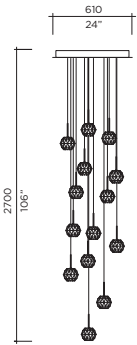

VISO LIGHTING

GEMMA SPECS

Model Size 100
 Ref. # MM.07.921.00
 Bulb G4 Bi-Pin 12v - 120V/220V
 1 x 10W (Standard lamp available)
 LED G-4 Bi-Pin LED 2700K
 120V/220V - 12V
 1 x 2W (optional)

Model Size 100
 Ref. # 3MM.07.921.00
 Bulb G4 Bi-Pin 12v - 120V/220V
 3 x 10W (Standard lamp available)
 LED G-4 Bi-Pin LED 2700K
 120V/220V - 12V
 3 x 2W (optional)

Model Size 100
 Ref. # 5MM.07.921.00
 Bulb G4 Bi-Pin 12v - 120V/220V
 5 x 10W (Standard lamp available)
 LED G-4 Bi-Pin LED 2700K
 120V/220V - 12V
 5 x 2W (optional)

Model Size 100
 Ref. # 9MM.07.921.00
 Bulb G4 Bi-Pin 12v - 120V/220V
 9 x 10W (Standard lamp available)
 LED G-4 Bi-Pin LED 2700K
 120V/220V - 12V
 9 x 2W (optional)

Model Size 100
 Ref. # 14MM.07.921.00
 Bulb G4 Bi-Pin 12v - 120V/220V
 14 x 10W (Standard lamp available)
 LED G-4 Bi-Pin LED 2700K
 120V/220V - 12V
 14 x 2W (optional)

Model Size 100
 Ref. # 26MM.07.921.00
 Bulb G4 Bi-Pin 12v - 120V/220V
 26 x 10W (Standard lamp available)
 LED G-4 Bi-Pin LED 2700K
 120V/220V - 12V
 26 x 2W (optional)

Model Size 100
 Ref. # 36MM.07.921.00
 Bulb G4 Bi-Pin 12v - 120V/220V
 36 x 10W (Standard lamp available)
 LED G-4 Bi-Pin LED 2700K
 120V/220V - 12V
 36 x 2W (optional)

COLOUR OPTIONS