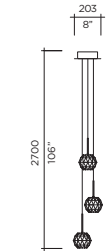

VISO LIGHTING

GEMMA SPECS

Model Size 100
 Ref. # MM.07.921.00
 Bulb G4 Bi-Pin 12v - 120V/220V
 1 x 10W (Standard lamp available)
 LED G-4 Bi-Pin LED 2700K
 120V/220V - 12V
 1 x 2W (optional)

Model Size 100
 Ref. # 3MM.07.921.00
 Bulb G4 Bi-Pin 12v - 120V/220V
 3 x 10W (Standard lamp available)
 LED G-4 Bi-Pin LED 2700K
 120V/220V - 12V
 3 x 2W (optional)

Model Size 100
 Ref. # 5MM.07.921.00
 Bulb G4 Bi-Pin 12v - 120V/220V
 5 x 10W (Standard lamp available)
 LED G-4 Bi-Pin LED 2700K
 120V/220V - 12V
 5 x 2W (optional)

Model Size 100
 Ref. # 9MM.07.921.00
 Bulb G4 Bi-Pin 12v - 120V/220V
 9 x 10W (Standard lamp available)
 LED G-4 Bi-Pin LED 2700K
 120V/220V - 12V
 9 x 2W (optional)

Model Size 100
 Ref. # 14MM.07.921.00
 Bulb G4 Bi-Pin 12v - 120V/220V
 14 x 10W (Standard lamp available)
 LED G-4 Bi-Pin LED 2700K
 120V/220V - 12V
 14 x 2W (optional)

Model Size 100
 Ref. # 26MM.07.921.00
 Bulb G4 Bi-Pin 12v - 120V/220V
 26 x 10W (Standard lamp available)
 LED G-4 Bi-Pin LED 2700K
 120V/220V - 12V
 26 x 2W (optional)

Model Size 100
 Ref. # 36MM.07.921.00
 Bulb G4 Bi-Pin 12v - 120V/220V
 36 x 10W (Standard lamp available)
 LED G-4 Bi-Pin LED 2700K
 120V/220V - 12V
 36 x 2W (optional)

COLOUR OPTIONS