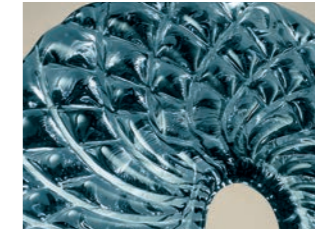

DEN
Denim
Blue Denim