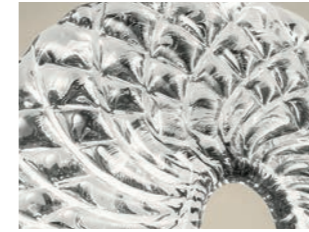

CR
Cristallo
Clear