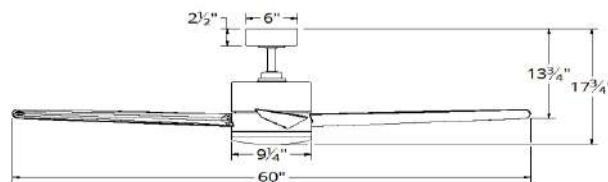

WINDFLOWER 60" Ceiling Fan

FR-W1815-60L

MODERN FORMS
SMART FANS

PRODUCT DESCRIPTION

As bold and beautiful as a classic Holland windmill, this contemporary twelve-blade design is perfect for mid-sized and larger spaces with its 60 inch or 80 inch blade sweeps. Control everything from the palm of your hand with our Wi-Fi-connected Modern Forms app- no one else in the industry can match this combination of style and intuitive technology. Available in three sleek finishes, Windflower makes life easier and more beautiful every day.

SPECIFICATIONS

Construction: Aluminum
Blade: 12° Pitch, 60" sweep, ABS
Downrod: 1" O.D. x 6"H included
Mounting Slope: Up to 30°
Lead Wire: 80"
Hanging Weight: 34.5 lbs
Total Power: 72.5W
Standards: ETL/cETL Wet Location listed