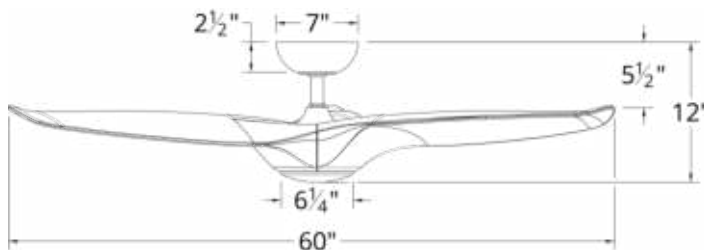

MORPHEUS III 60" Ceiling Fan

FR-W1813-60L

MODERN FORMS SMART FANS

PRODUCT DESCRIPTION

With cutting-edge smart controls and a totally quiet DC motor, Morpheus is a sleek piece of luxury in a stylish two- or three-blade design. Like all our smart fans, Morpheus connects through Wi-Fi to our exclusive Modern Forms app, so it doesn't matter if you're five feet away or five hundred miles away- control is always in the palm of your hand. A powerful LED luminaire with artisan-crafted opal glass and thick aerodynamically soundless blades round out the design. Available in four amazing finishes.

SPECIFICATIONS

Construction: ABS
Blade: 12° Pitch, 60" sweep, ABS
Downrod: 1" O.D. x 4.5"H included
Mounting Slope: Up to 30°
Lead Wire: 80"
Hanging Weight: 17 lbs
Total Power: 50.5W
Standards: ETL/cETL Wet Location listed