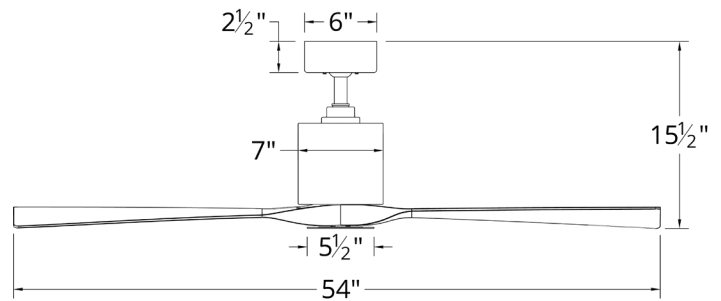

AVIATOR 54" Ceiling Fan

FR-W1811-54

MODERN FORMS SMART FANS

PRODUCT DESCRIPTION

Inspired by the golden age of flying, this smart fan takes technology to the next level. Pair it with the exclusive Modern Forms app to save on energy costs and intuitively create schedules that adapt to your behavior. Two simulated wood finishes contrast with the matte black or graphite housings for an understated look in interior or exterior spaces. Available option LED light kit sold separately.

SPECIFICATIONS

Construction: Aluminum
Blade: 13° Pitch, 60" sweep, ABS
Downrod: 1" O.D. x 4.5"H included
Mounting Slope: Up to 30°
Lead Wire: 80"
Hanging Weight: 13 lbs
Total Power: 32W
Standards: ETL/cETL Wet Location listed

FEATURES

- 6 fan speeds through both Summer and Winter Modes
- Silent DC motor
- Optional LED light kit sold separately
- Includes RF wall control
- Additional RF wall control for 3, 4-way control sold separately
- Optional RF remote control with wall cradle sold separately
- Compatible with Modern Forms app

WIRELESS PERFORMANCE

RF Pairing Distance: Up to 30 ft from fan
Wi-Fi Range: Up to 150 ft*

ESTIMATED AIR PERFORMANCE

Airflow: 6800 cubic ft per minute on high
Power: 32 watts on high
Airflow Efficiency: 209 cubic ft per minute per watt
RPM: 145 RPMS on high

ORDER NUMBER

Model	Housing		Blade	
FR-W1811-54	GH	<i>Graphite</i>	WG	<i>Weathered Gray</i>
	MB	<i>Matte Black</i>	DK	<i>Distressed Koa</i>

OPTIONAL LUMINAIRE (Sold Separately)

Model	Finish	
F-1811-LED	GH	<i>Graphite</i>
	MB	<i>Matte Black</i>

Example: FR-W1811-54-GH/WG

Example: F-1811-LED-GH

*Results may vary based on application and surroundings.

modernforms.com
Phone (866) 810.6615
Fax (800) 526.2585

Headquarters/Eastern Distribution Center
44 Harbor Park Drive
Port Washington, NY 11050

Central Distribution Center
1600 Distribution Ct
Lithia Springs, GA 30122

Western Distribution Center
1750 Archibald Avenue
Ontario, CA 91760