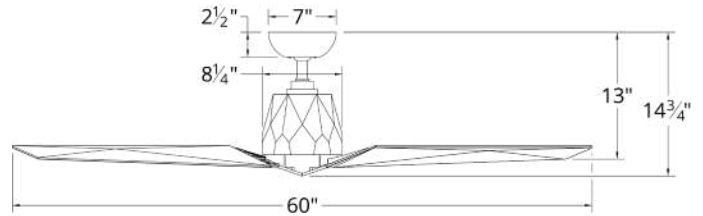

VORTEX 60" Ceiling Fan
FR-W1810-60

MODERN FORMS
SMART FANS

PRODUCT DESCRIPTION

Finished in gloss black, gloss white or the kind of silver you'd find on a Maserati, this sleek, sculptural design makes an ultra-luxe modern statement. Powered by a highly efficient DC motor, Vortex runs on stealth mode all day and night—the only sound you'll hear is the air whispering through the room. Use with the Modern Forms app for a full complement of luxury smart controls.

SPECIFICATIONS

- **Construction:** Aluminum
- **Blade:** 13° Pitch, 60" sweep, ABS
- **Downrod:** 1" O.D. x 4.5"H included
- **Mounting Slope:** Up to 30°
- **Lead Wire:** 80"
- **Hanging Weight:** 13 lbs
- **Total Power:** 32W
- **Standards:** ETL/cETL Wet Location listed

FEATURES

- 6 fan speeds through both Summer and Winter Modes
- Silent DC motor
- Includes RF wall control
- Additional RF wall control for 3, 4-way control sold separately
- Optional RF remote control with wall cradle sold separately
- Compatible with Modern Forms app

WIRELESS PERFORMANCE

- **RF Pairing Distance:** Up to 30 ft from fan
- **Wi-Fi Range:** Up to 150 ft*

ESTIMATED AIR PERFORMANCE

- **Airflow:** 6800 cubic ft per minute on high
- **Power:** 32 watts on high
- **Airflow Efficiency:** 209 cubic ft per minute per watt
- **RPM:** 145 RPMs on high

ORDER NUMBER

Model	Housing	Blade
FR-W1810-60	AS Automotive Silver	Automotive Silver
	GB Gloss Black	Gloss Black
	GW Gloss White	Gloss White

Example: **FR-W1810-60-AS**

*Results may vary based on application and surroundings.

modernforms.com
Phone (866) 810.6615
Fax (800) 526.2585

Headquarters/Eastern Distribution Center
44 Harbor Park Drive
Port Washington, NY 11050

Central Distribution Center
1600 Distribution Ct
Lithia Springs, GA 30122

Western Distribution Center
1750 Archibald Avenue
Ontario, CA 91760