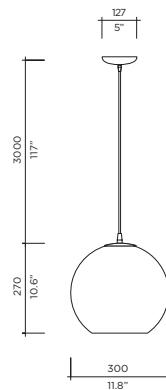

VISO LIGHTING

FORT KNOX SPECS

Model Size **Fort Knox Suspension**
500
Ref. # GM.07.798.___
Bulb E26 / E27 (120V/220V)
1 x 75W max (Incandescent)
1 x 75W equivalent

Model Size **Fort Knox Suspension**
400
Ref. # MM.07.798.___
Bulb E26 / E27 (120V/220V)
1 x 75W max (Incandescent)
1 x 75W equivalent

Model Size **Fort Knox Suspension**
300
Ref. # SM.07.798.___
Bulb E26 / E27 (120V/220V)
1 x 60W max (Incandescent)
1 x 60W equivalent

Model Size **Fort Knox Suspension**
152
Ref. # BM.07.798.___
Bulb G-4 Bi-Pin (12V-120V/220V)
1 x 20W max (G4 Halogen)
1 x 2W LED (G4)

Spun metal body with white interior. BM size only.

METALLIC FINISHES

	BM	SM	MM	GM	CE	Intertek
Lbs	2.5	4	7	9		
Kg	1.1	1.8	3.2	4.1		