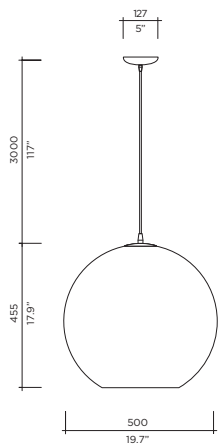

VISO LIGHTING

FORT KNOX SPECS

Model Size **Fort Knox Suspension**
500
Ref. # GM.07.798.___
Bulb E26 / E27 (120V/220V)
1 x 75W max (Incandescent)
1 x 75W equivalent

Model Size **Fort Knox Suspension**
400
Ref. # MM.07.798.___
Bulb E26 / E27 (120V/220V)
1 x 75W max (Incandescent)
1 x 75W equivalent

Model Size **Fort Knox Suspension**
300
Ref. # SM.07.798.___
Bulb E26 / E27 (120V/220V)
1 x 60W max (Incandescent)
1 x 60W equivalent

Model Size **Fort Knox Suspension**
152
Ref. # BM.07.798.___
Bulb G-4 Bi-Pin (12V-120V/220V)
1 x 20W max (G4 Halogen)
1 x 2W LED (G4)

Spun metal body with white interior. BM size only.

METALLIC FINISHES

	BM	SM	MM	GM	CE	Intertek
Lbs	2.5	4	7	9		
Kg	1.1	1.8	3.2	4.1		