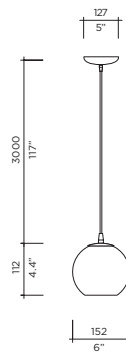

VISO LIGHTING

FORT KNOX SPECS

Model Size **Fort Knox Suspension**
500
Ref. # GM.07.798.___
Bulb E26 / E27 (120V/220V)
1 x 75W max (Incandescent)
1 x 75W equivalent

Model Size **Fort Knox Suspension**
400
Ref. # MM.07.798.___
Bulb E26 / E27 (120V/220V)
1 x 75W max (Incandescent)
1 x 75W equivalent

Model Size **Fort Knox Suspension**
300
Ref. # SM.07.798.___
Bulb E26 / E27 (120V/220V)
1 x 60W max (Incandescent)
1 x 60W equivalent

Model Size **Fort Knox Suspension**
152
Ref. # BM.07.798.___
Bulb G-4 Bi-Pin (12V-120V/220V)
1 x 20W max (G4 Halogen)
1 x 2W LED (G4)

Spun metal body with white interior. BM size only.

METALLIC FINISHES

	BM	SM	MM	GM	CE	Intertek
Lbs	2.5	4	7	9		
Kg	1.1	1.8	3.2	4.1		