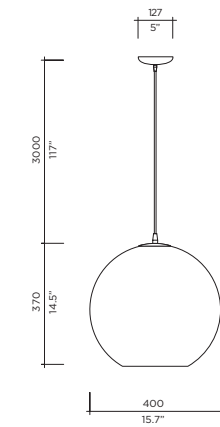

VISO LIGHTING

FORT KNOX SPECS

Model Size **Fort Knox Suspension**
500
Ref. # GM.07.798.___
Bulb E26 / E27 (120V/220V)
1 x 75W max (Incandescent)
1 x 75W equivalent

Model Size **Fort Knox Suspension**
400
Ref. # MM.07.798.___
Bulb E26 / E27 (120V/220V)
1 x 75W max (Incandescent)
1 x 75W equivalent

Model Size **Fort Knox Suspension**
300
Ref. # SM.07.798.___
Bulb E26 / E27 (120V/220V)
1 x 60W max (Incandescent)
1 x 60W equivalent

Model Size **Fort Knox Suspension**
152
Ref. # BM.07.798.___
Bulb G-4 Bi-Pin (12V-120V/220V)
1 x 20W max (G4 Halogen)
1 x 2W LED (G4)

Spun metal body with white interior. BM size only.

METALLIC FINISHES

	BM	SM	MM	GM	CE	Intertek
Lbs	2.5	4	7	9		
Kg	1.1	1.8	3.2	4.1		