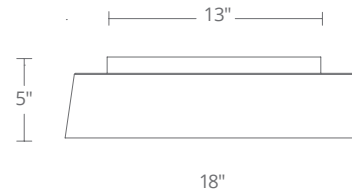

Fixture Type: _____

Catalog Number: _____

Project: _____

Location: _____

PRODUCT DESCRIPTION

Hand finished in dark bronze with gold-leaf interior, Gilt has an opulent lustrous appeal. An etched dome glass diffuser conceals a powerful LED array for generous illumination.