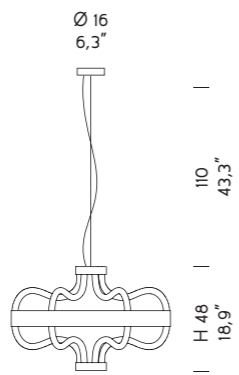

DEN
Denim
Blue Denim

FU
Fumé
Smoked

GRY
Grigio
Grey

OCE
Oceano
Ocean

TOP
Topazio
Topaz

Ø 50
19,7"

3000
2 x MAX 17,5W LED
3000° K
2x1800 LUMEN

Ø 50
19,7"

3001
2 x MAX 17,5W LED
3000° K
2x1800 LUMEN

Ø 50
19,7"

3002
1 x MAX 17,5W LED
3000° K
1800 LUMEN

Ø 50
19,7"

3000/A
1 x MAX 10W LED
3000° K
900 LUMEN