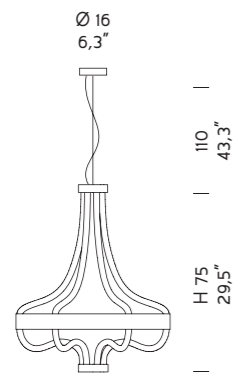

DEN
Denim
Blue Denim

FU
Fumé
Smoked

GRY
Grigio
Grey

OCE
Oceano
Ocean

TOP
Topazio
Topaz

Ø 50
19,7"

3000
2 x MAX 17,5W LED
3000° K
2x1800 LUMEN

Ø 50
19,7"

3001
2 x MAX 17,5W LED
3000° K
2x1800 LUMEN

Ø 50
19,7"

3002
1 x MAX 17,5W LED
3000° K
1800 LUMEN

Ø 50
19,7"

3000/A
1 x MAX 10W LED
3000° K
900 LUMEN