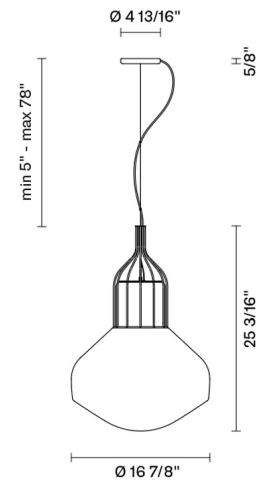

Aérostат

F27A13A41

Guillaume Delvigne

Fixture Type

Project Name

Description

Pendant lamp with shiny white blown glass diffuser and copper-plated metal structure.

Voltage

GU24 available upon request

Included accessories

Off-center cable fastener

Not included accessories

Bulb

Dimensions

Material

Glass - Metal