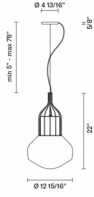

F27 A11 A 19
F27 A11 A 24
F27 A11 A 41

E26 120V
cod. A15208 1x150W
WHITE 2900K
2100lm
cod. A15212 1x14W
WHITE 2700K
860lm