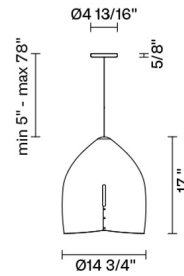

### Dimensions

### Description

Pendant lamp with spun metal structure, black paint on the outside and red colour on the inside.

**Voltage**  
120V

**Socket**  
1xE26

**Specs**  
 **DRY**

**Material**  
Metal