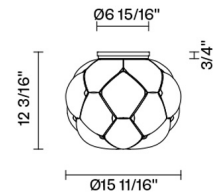

Cloudy

F21E02A71

Mathieu Lehanneur

Fixture Type
Project Name

Dimensions

Description

Ceiling lamp with shaded white blown glass diffuser with metal structures in die-cast aluminium.

Voltage
120V

Dimmable
TRIAC

Specs
 **DRY**

Material
Glass - Metal

Light source

LED 1x17W-120°
3000K
1850 CRI >80

Color

Translucent white

Notes