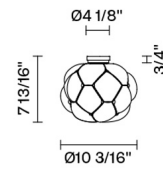

Cloudy

F21E01A71

Mathieu Lehanneur

Fixture Type
Project Name

Dimensions

Description

Ceiling lamp with shaded white blown glass diffuser with metal structures in die-cast aluminium.

Voltage
120V

Dimmable
TRIAC

Specs
 **DRY**

Material
Glass - Metal

Light source

LED 1x8.5W-120°
3000K
800 CRI >80

Color

Translucent white

Notes