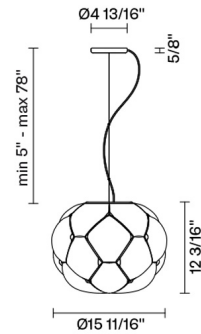

Cloudy

F21A02A71

Mathieu Lehanneur

Fixture Type

Project Name

Description

Pendant lamp with shaded white blown glass diffuser with metal structures in die-cast aluminium.

Voltage

120V

Dimmable

TRIAC

Specs

DRY

Light source

LED 1x17W-120°
3000K
1850 CRI >80

Notes

Led dimmable 20%-100%

Included accessories

LED
Off-center cable fastener

Dimensions

Material

Glass - Metal

Color

Translucent white