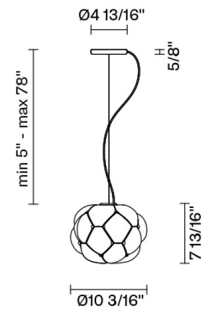

Cloudy

F21A01A71

Mathieu Lehanneur

Fixture Type

Project Name

Dimensions

Description

Pendant lamp with shaded white blown glass diffuser with metal structures in die-cast aluminium.

Voltage

120V

Dimmable

TRIAC

Specs

DRY

Material

Glass - Metal