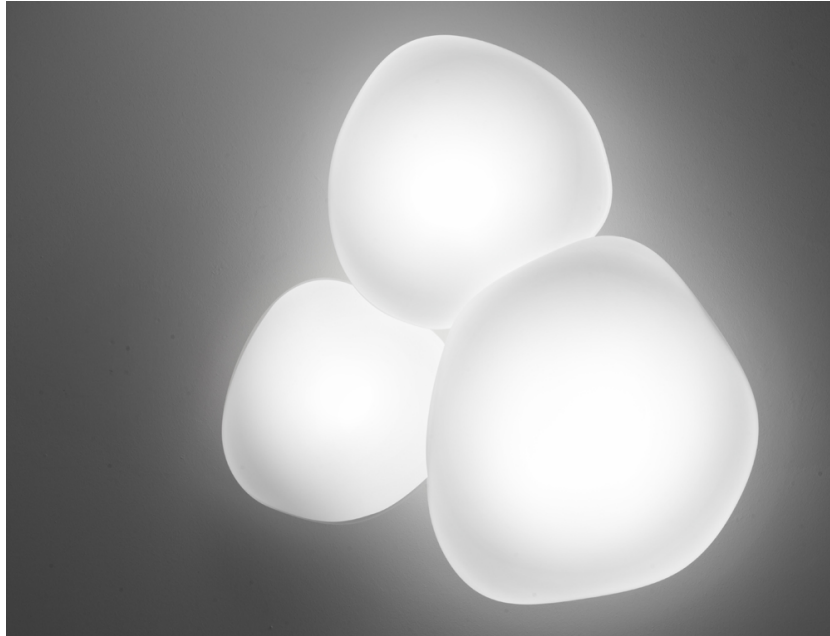

### Dimensions

### Description

Wall/ceiling lamp with diffuser in satin-finish white blown glass. Supporting structure made of metal or polyester reinforced with glass fibre, painted white.

### Color

White