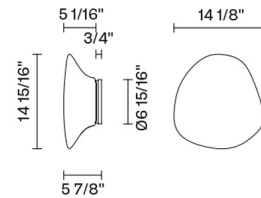

Lumi

F07G41A01

A.Saggia & V.Sommella / D&G Studio

Fixture Type

Project Name

Dimensions

Description

Wall/ceiling lamp with diffuser in satin-finish white blown glass. Supporting structure made of metal or polyester reinforced with glass fibre, painted white.

Voltage

120V

Dimmable

TRIAC

Specs

DRY

Material

Glass - Metal