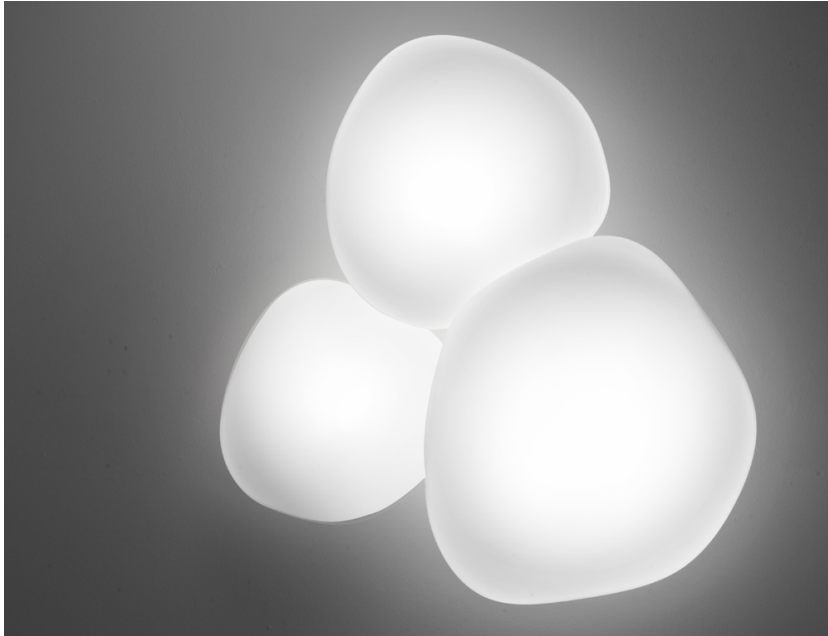

Lumi

F07G41A01

A.Saggia & V.Sommella / D&G Studio

Fixture Type

Project Name

Dimensions

Description

Wall/ceiling lamp with diffuser in satin-finish white blown glass. Supporting structure made of metal or polyester reinforced with glass fibre, painted white.

Voltage

120V

Dimmable

TRIAC

Specs

DRY

Material

Glass - Metal

Light source

LED 1x17W-120°
3000K
1850 CRI >80

Color

White

Notes

Led dimmable 20%-100%

Other colors available

Check online www.fabbian.us