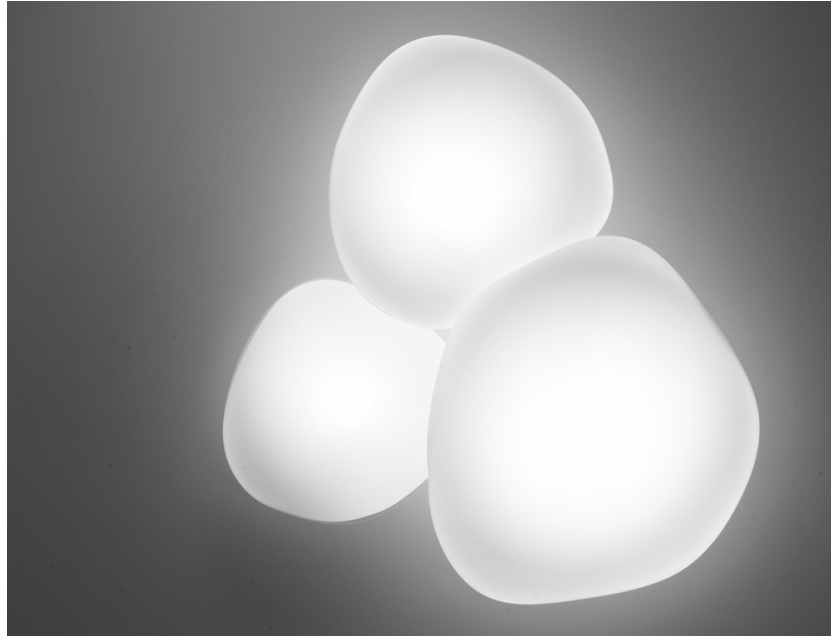

### Dimensions

### Description

Wall/ceiling lamp with diffuser in satin-finish white blown glass. Supporting structure made of metal or polyester reinforced with glass fibre, painted white.

### Color

White