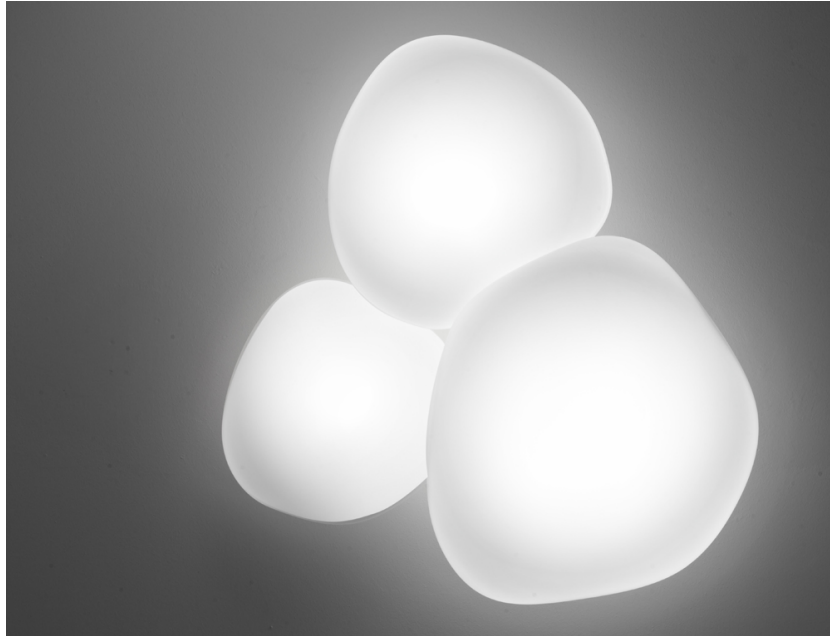

Lumi

F07G19A01

A.Saggia & V.Sommella / D&G Studio

Fixture Type

Project Name

Dimensions

Description

Wall/ceiling lamp with diffuser in satin-finish white blown glass. Supporting structure made of metal or polyester reinforced with glass fibre, painted white.

Voltage

120V

Socket

1xE26

Specs

DRY

Light source

cod. A15208

cod. A15213

E26 1x150W

E26 1x20W

Material

Glass - Metal

Color

White

Other colors available