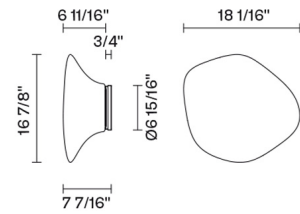

Lumi

F07G19A01

A.Saggia & V.Sommella / D&G Studio

Fixture Type

Project Name

Dimensions

Description

Wall/ceiling lamp with diffuser in satin-finish white blown glass. Supporting structure made of metal or polyester reinforced with glass fibre, painted white.

Voltage

120V

Socket

1xE26

Specs

DRY

Light source

cod. A15208