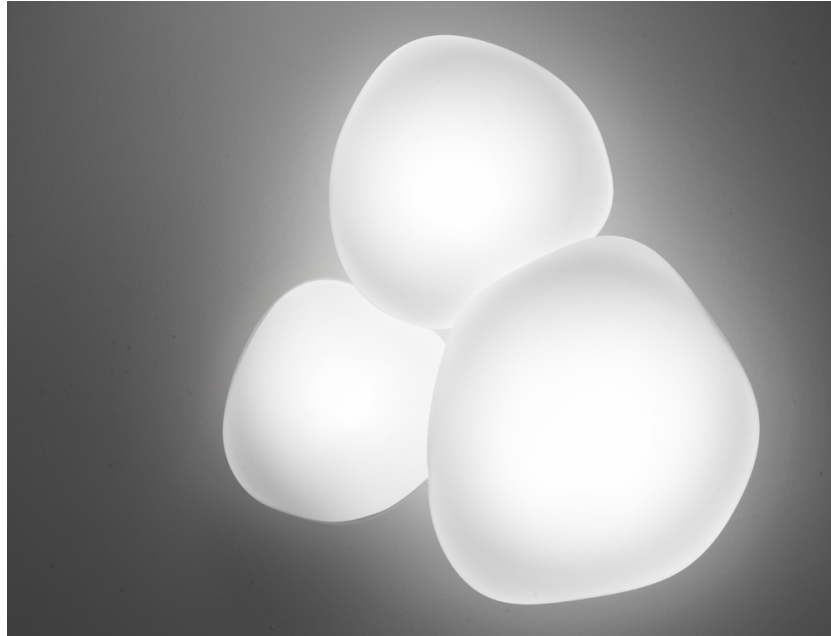

Lumi

F07G17A01

A.Saggia & V.Sommella / D&G Studio

Fixture Type

Project Name

Dimensions

Description

Wall/ceiling lamp with diffuser in satin-finish white blown glass. Supporting structure made of metal or polyester reinforced with glass fibre, painted white.

Voltage

120V

Socket

1xE26

Specs

DRY

Light source

cod. A15207

cod. A15213

E26 1x100W

E26 1x20W

Material

Glass - Metal

Color

White

Other colors available