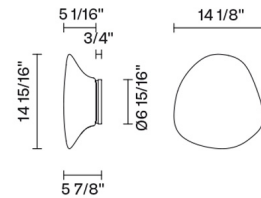

Lumi

F07G17A01

A.Saggia & V.Sommella / D&G Studio

Fixture Type

Project Name

Dimensions

Description

Wall/ceiling lamp with diffuser in satin-finish white blown glass. Supporting structure made of metal or polyester reinforced with glass fibre, painted white.