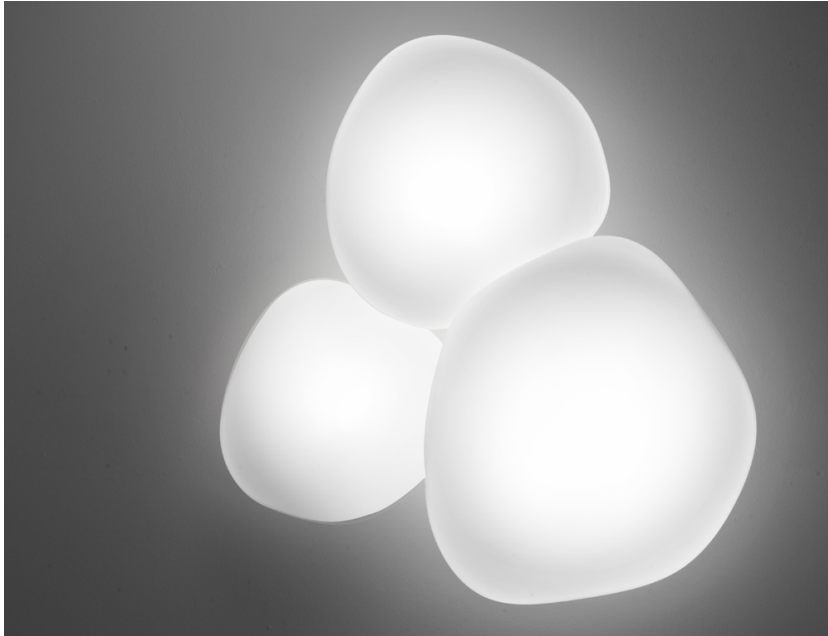

## Dimensions

## Description

Wall/ceiling lamp with diffuser in satin-finish white blown glass. Supporting structure made of metal or polyester reinforced with glass fibre, painted white.

## Color

White