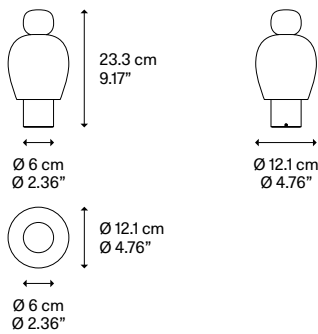

Easy Peasy

Light source

Flamingo

LED
• Dim-to-warm from 2700 K to 3300 K
• 3 W/380 lm
• 2000 mA
• CRI 90
• MacAdam 3-Step

Technopolymer knob

Pink
NEW

Grey
NEW

Blown glass shade

Brushed Bronze
NEW

Code

170301

Lagoon

LED
• Dim-to-warm from 2700 K to 3300 K
• 3 W/380 lm
• 2000 mA
• CRI 90
• MacAdam 3-Step

Turquoise
NEW

Honey
NEW

Brushed Gold
NEW

170302

Weight: 0.85 kg

Gross weight: 1.45 kg

Pack: N°1

Volume: 0.013 m³

IP20

Energy Saving

Dim-to-Warm

Battery charging time

Power supply 1A ▶ 180 min

Battery life

Full power (100%) ▶ 6h
Half power (50%) ▶ 10h
Minimum power (10%) ▶ 19h