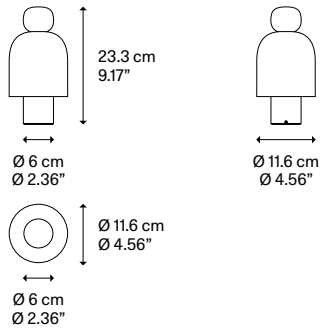

Easy Peasy

Light source

Kelp

LED
• Dim-to-warm from 2700 K to 3300 K
• 3 W/380 lm
• 2000 mA
• CRI 90
• MacAdam 3-Step

Technopolymer knob

Green
NEW

Blown glass shade

Honey
NEW

Metal base

Brushed Rose Gold
NEW

Code

170303

Chestnut

LED
• Dim-to-warm from 2700 K to 3300 K
• 3 W/380 lm
• 2000 mA
• CRI 90
• MacAdam 3-Step

Taupe
NEW

Grey
NEW

Brushed Palladium
NEW

170304

Weight: 0.85 kg	Gross weight: 1.45 kg	Pack: N°1	Volume: 0.013 m³

Battery charging time

Power supply 1A ▶ 180 min

Battery life

Full power (100%) ▶ 6h
Half power (50%) ▶ 10h
Minimum power (10%) ▶ 19h