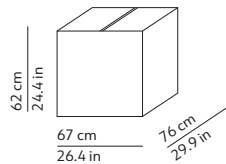

CODES AND DIMENSIONS / CODICI E DIMENSIONI

017106BIEU
017106AREU
017106ROEU
017106AGEU

PACKAGING / IMBALLO

Volume: 0.316 m³ / 11.149 ft³
Gross weight: 7.90 kg / 17.38 lbs

MATERIALS AND FINISHINGS / MATERIALI E FINITURE

 Energy efficiency class from A++ to E

 Dimmable / Dimmerabile
Yes

Suspension lamp
Lampada a sospensione

Canopy - diam. 4.7in h. 1.8in - colour white - canopy cover convex fixed to the ceiling with not provided screws (2-4)
Rosone - diam. 12cm h. 4.5cm - colore bianco - coprirosone convesso fissato a soffitto con tasselli (2-4) non forniti