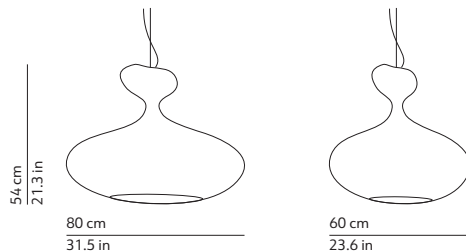

CODES AND DIMENSIONS / CODICI E DIMENSIONI

017106BIEU
017106AREU
017106ROEU
017106AGEU

PACKAGING / IMBALLO

Volume: 0.316 m³ / 11.149 ft³
Gross weight: 7.90 kg / 17.38 lbs

MATERIALS AND FINISHINGS / MATERIALI E FINITURE

 Energy efficiency class from A++ to E

 Dimmable / Dimmerabile
Yes

Suspension lamp
Lampada a sospensione

Canopy - diam. 4.7in h. 1.8in - colour white - canopy cover convex fixed to the ceiling with not provided screws (2-4)
Rosone - diam. 12cm h. 4.5cm - colore bianco - coprirosone convesso fissato a soffitto con tasselli (2-4) non forniti