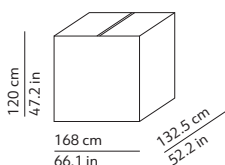

CODES AND DIMENSIONS / CODICI E DIMENSIONI

017132GBIEU
017132GAREU
017132GROEU
017132GAGEU

PACKAGING / IMBALLO

Volume: 2.671 m³ / 94.332 ft³
Gross weight: 20.00 kg / 44.10 lbs

MATERIALS AND FINISHINGS / MATERIALI E FINITURE

Energy efficiency class from A++ to E

Dimmable / Dimmerabile
Yes

Suspension lamp
Lampada a sospensione

Canopy - diam. 4.7in h. 1.8in - colour white - canopy cover convex fixed to the ceiling with not provided screws (2-4)
 Rosone - diam. 12cm h. 4.5cm - colore bianco - coprirosone convesso fissato a soffitto con tasselli (2-4) non forniti