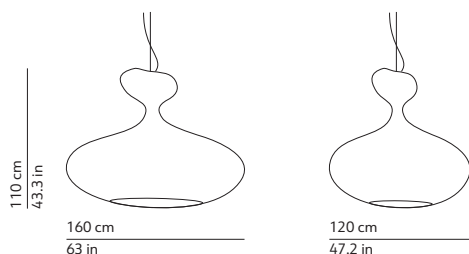

CODES AND DIMENSIONS / CODICI E DIMENSIONI

017132GBIEU
017132GAREU
017132GROEU
017132GAGEU

PACKAGING / IMBALLO

Volume: 2.671 m³ / 94.332 ft³
Gross weight: 20.00 kg / 44.10 lbs

MATERIALS AND FINISHINGS / MATERIALI E FINITURE

Energy efficiency class from A++ to E

Dimmable / Dimmerabile
Yes

Suspension lamp
Lampada a sospensione

Canopy - diam. 4.7in h. 1.8in - colour white - canopy cover convex fixed to the ceiling with not provided screws (2-4)
 Rosone - diam. 12cm h. 4.5cm - colore bianco - coprirosone convesso fissato a soffitto con tasselli (2-4) non forniti